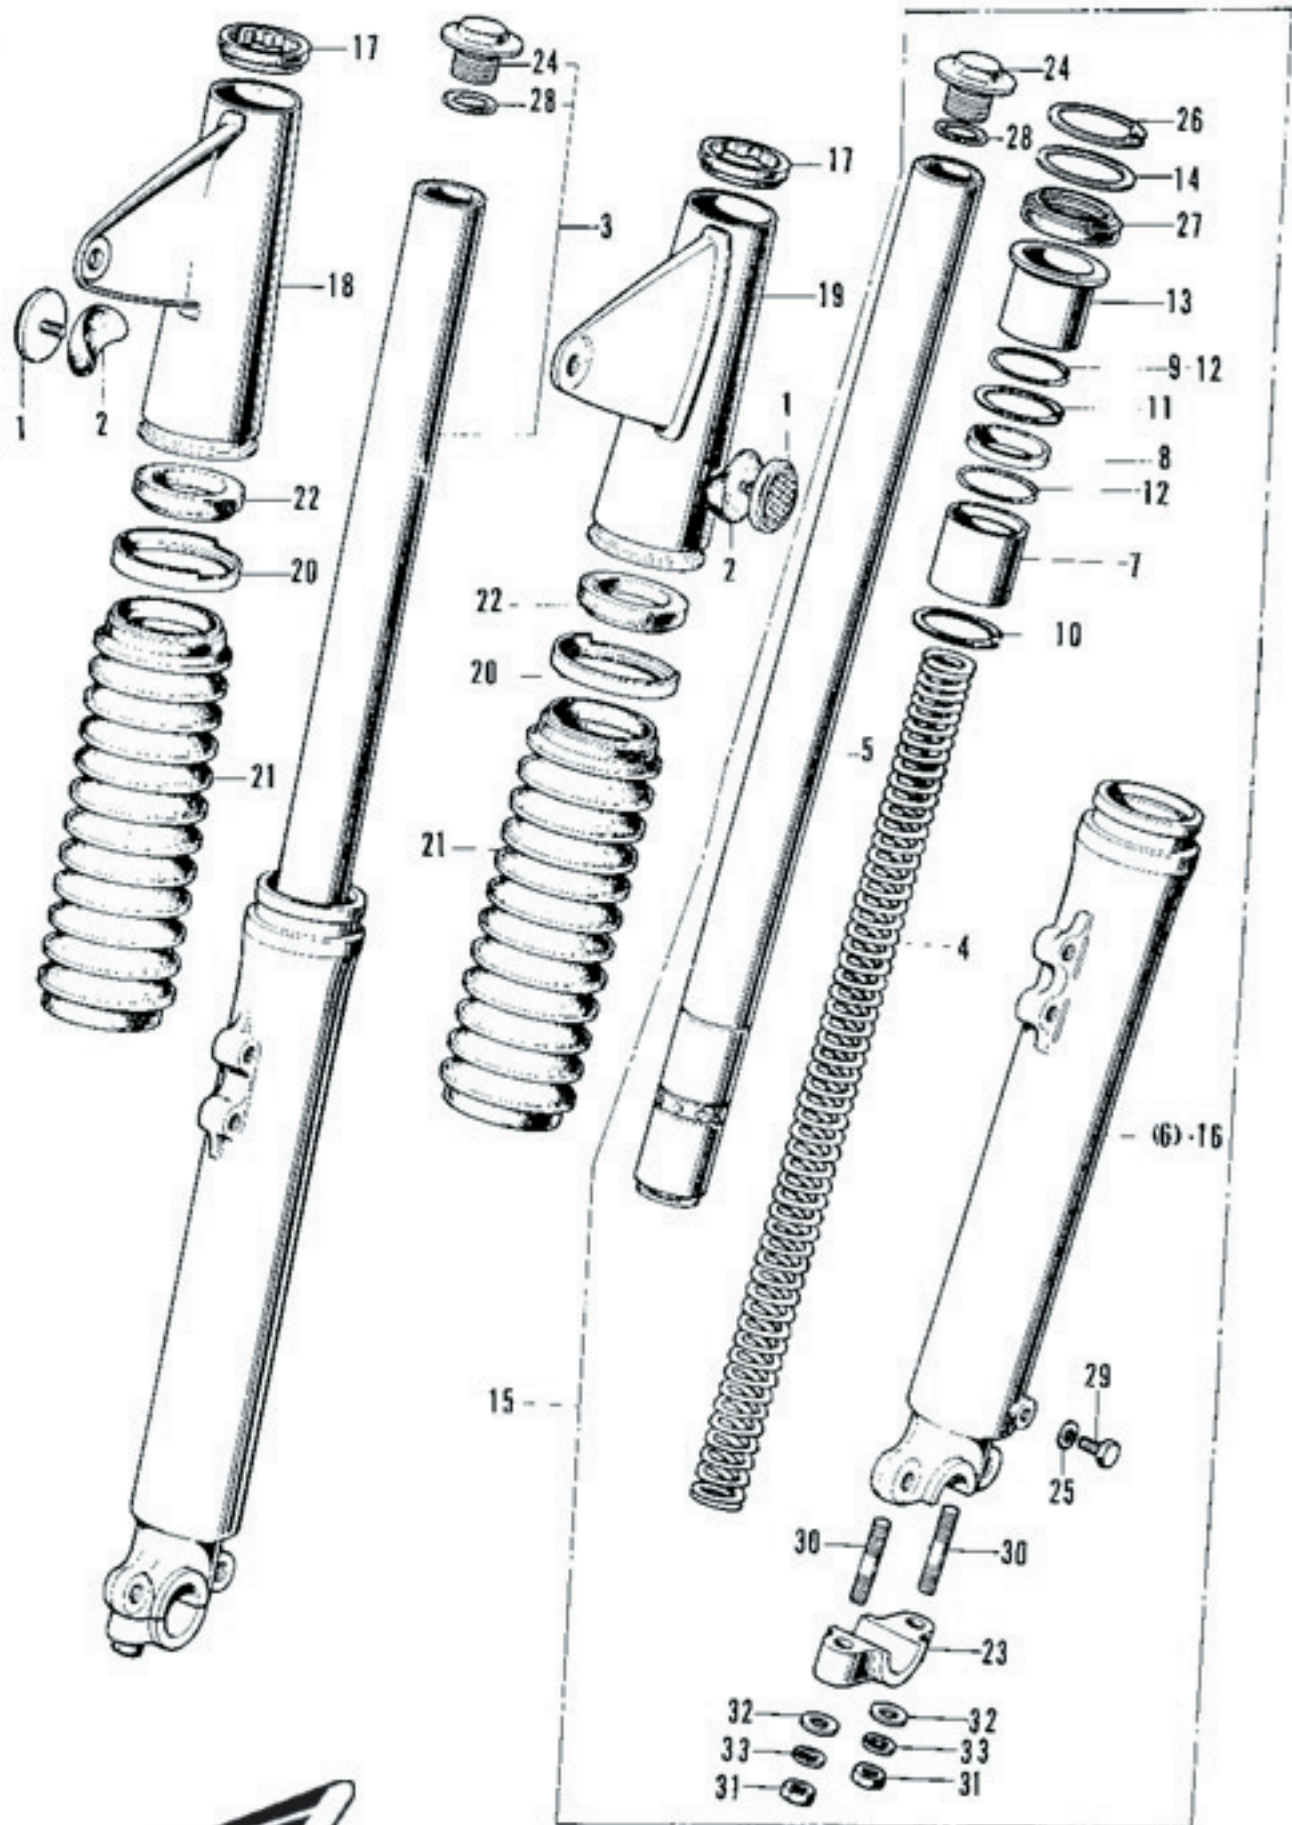

F-8 Front Cushion

F-8 Front Cushion

Ref. No.	Part No.	Description	Reqd. No.			F.R.T.	Remarks
			CB 750	CB 750K1	CB 750K2		
1	33741-286-670	REFLECTOR ASSY., front reflex	2	2	-	0.1	
○	33741-340-670	REFLECTOR, front reflex	-	-	2		
2	33743-286-670	BASE, front reflex reflector	2	2	-	0.1	
○	44743-341-670	BASE, front reflex reflector	-	-	2		
3	51400-300-030	FORK ASSY., right front	1	1	1	1.0	
4	51401-300-000	SPRING, front cushion.....	2	2	2	0.1	
5	51410-300-010	PIPE, front fork	2	-	-	1.5	~1039119
	51410-300-020	PIPE, front fork	2	2	2		CB750-1039120~
6	51420-300-040	CASE COMP., right front fork bottom	1	-	-	1.5	~1039119
	51420-319-000	CASE COMP., right front fork bottom	1	-	-		CB750-1039120~1044649
	51420-319-010	CASE COMP., right front fork bottom	-	1	1		CB750-1044650~
7	51442-300-000	PISTON, front fork	2	-	-	1.5	~1039119
	51442-319-000	PISTON, front fork	2	2	2		CB750-1039120~
8	51443-273-000	VALVE, front damper	2	2	2	1.5	
9	51444-273-000	RING, fork pipe stopper	2	-	-	1.5	~1039119
10	51445-273-000	RING, fork pipe snap	2	-	-	1.5	~1039119
	51445-319-000	RING, fork pipe snap	2	2	2		CB750-1039120~
11	51446-273-000	RING, fork valve stopper	2	2	2	1.5	
12	51447-273-000	RING, piston stopper	2	-	-	1.5	~1039119
		(Quantity change)	4	4	4		CB750-1039120~
13	51451-300-000	GUIDE, front fork pipe	2	-	-	1.5	~1039119
	51451-319-000	GUIDE, front fork pipe	2	2	2		CB750-1039120~
14	51452-319-000	RING, back up	2	-	-	1.5	CB750-1039120~1044649
	51452-319-010	RING, back up	-	2	2		CB750-1044650~
15	51500-300-030	FORK ASSY., left front	1	1	1	1.0