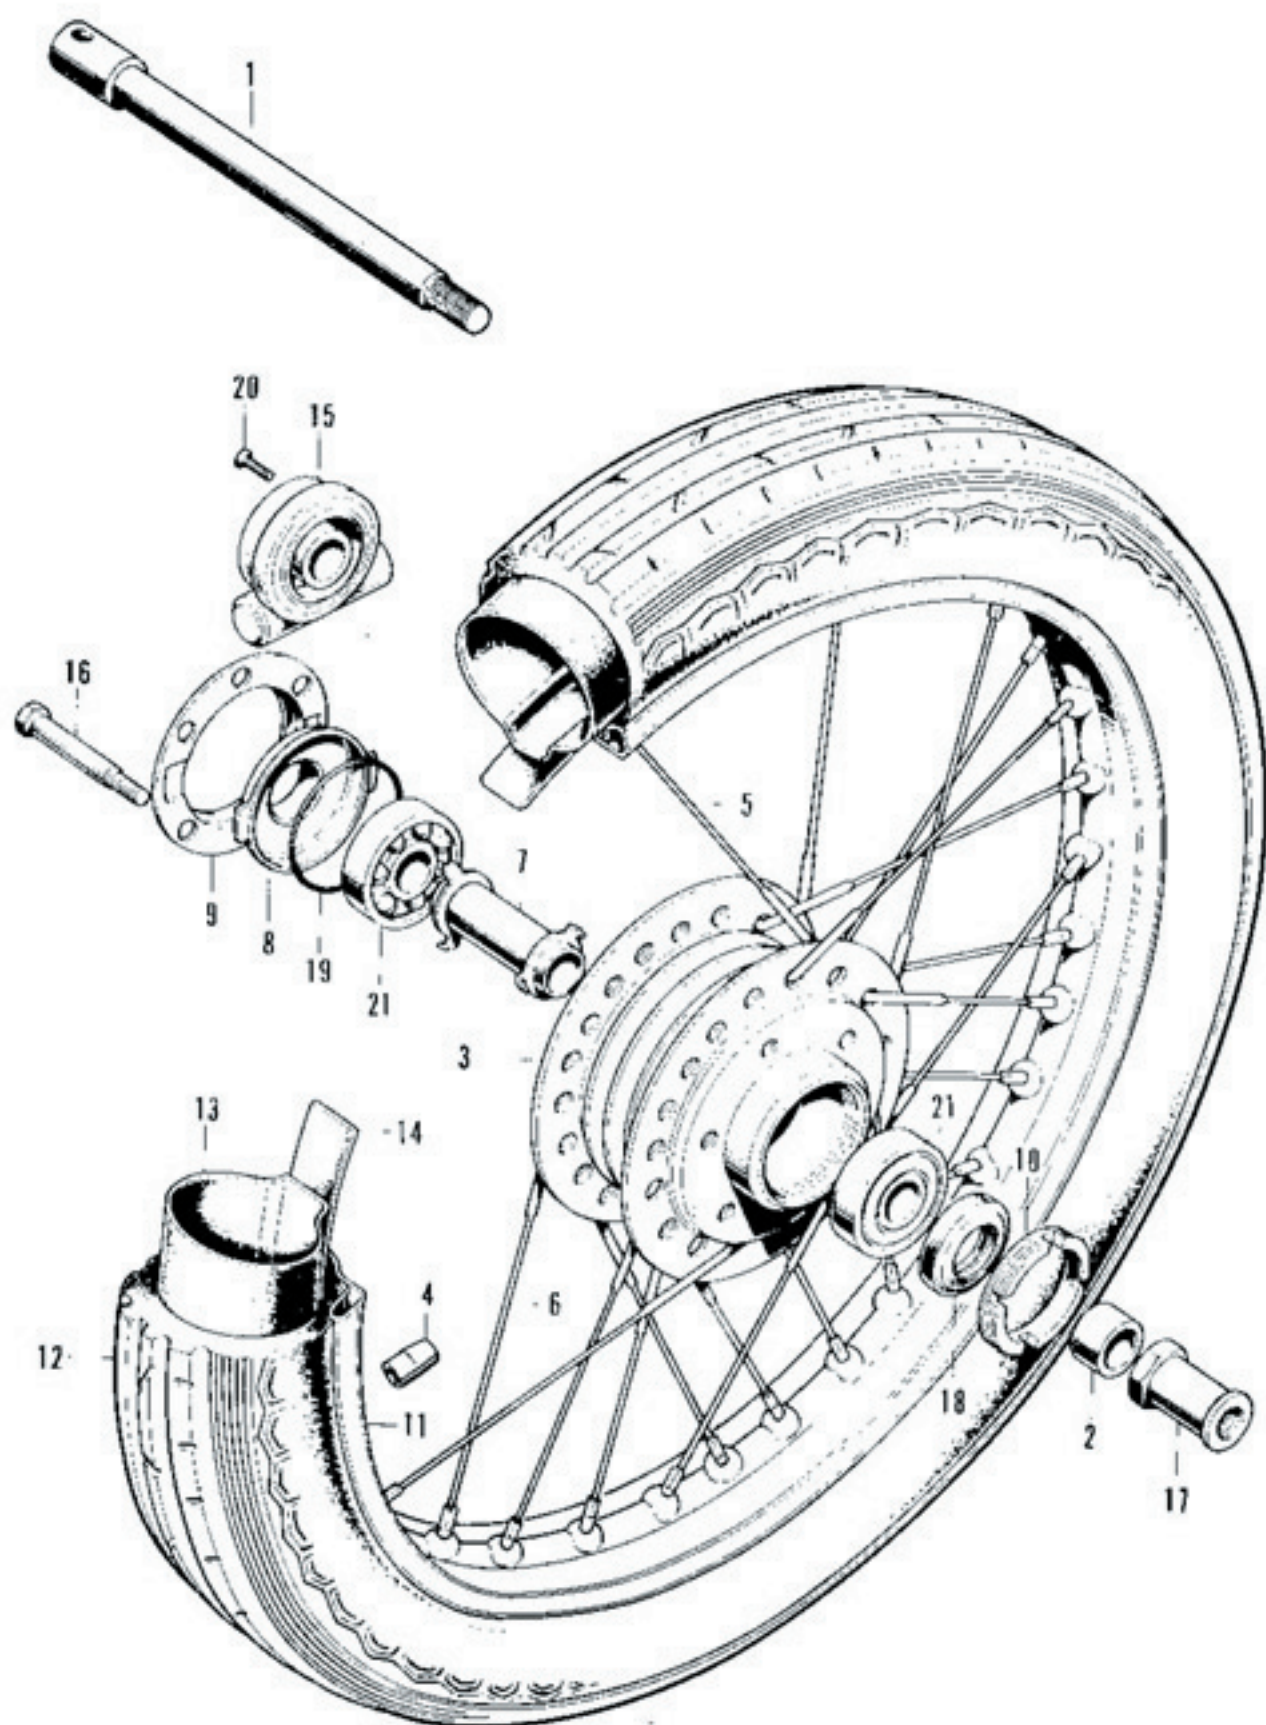

F-6 Front Brake Caliper - Disk

Ref. No.	Part No.	Description	Reqd. No.			F.R.T.	Remarks
			CS	ES	ET		
16	45151-300-000	SEAT, pad	1	1	1	0.5	
17	90165-300-023	BOLT, caliper setting (TOKIKO).....	2	2	2	0.1	
18	90522-300-010	WASHER, tongued, 8 mm	3	3	3	0.1	
19	91259-300-000	O-RING, 10×1.7	2	2	2	0.5	
20	92000-08040-0A	BOLT, hex., 8×40	2	2	2		
21	92000-08050-0A	BOLT, hex., 8×50	1	1	1		
22	94001-06000	NUT, hex., 6 mm	1	1	1		
23	94001-08000-0S	NUT, hex., 8 mm	6	6	6		
24	94101-06000	WASHER, plain, 6 mm.....	1	1	1		
25	94101-08000	WASHER, plain, 8 mm.....	3	3	3		
26	94111-08000	WASHER, spring, 8 mm	1	1	1		
27	94201-16120	PIN, split, 1.6×12	1	1	1		
28	94201-25300	PIN, split, 2.5×30	1	1	1		

Courtesy of  Honda4Fun
www.honda4fun.com

F-7 Front Wheel

Ref. No.	Part No.	Description	Reqd. No.			F.R.T.	Remarks
			68 750	68 750K1	68 750K2		
1	44301-300-000	AXLE, front wheel	1	1	1	0.4	
2	44311-300-000	COLLAR, front wheel	1	1	1	0.4	
3	44601-300-030	HUB, front wheel	1	-	-	3.0	~1044649
	44601-300-040	HUB, front wheel	-	1	1		CB750-1044650~ *
4	44606-283-000	BALANCER, wheel (20 g)	(0	~	2)		
	44607-283-000	BALANCER, wheel (15 g)	(0	~	2)		
	44608-283-000	BALANCER, wheel (10 g)	(0	~	2)		
	44609-283-000	BALANCER, wheel (5 g).....	(0	~	2)		
5	44606-300-003	SPOKE A, front (DAIDO)	20	20	20	0.3	
6	44607-300-003	SPOKE B, front (DAIDO)	20	20	20	0.3	
7	44620-300-020	COLLAR, front axle distance.....	1	1	1	0.6	
8	44641-300-000	RETAINER, gear box	1	-	-	0.3	~1044649
	44641-300-010	(Superseded by 44064-300-000)					
	44064-300-000	RETAINER-SET, gear box	-	1	-		CB750-1044650~1058489*
	44641-300-020	RETAINER, gear box	-	1	-		CB750-1058490~
○	44641-341-000	RETAINER, gear box	-	-	1		
9	44642-300-000	COVER, gear box retainer	1	-	-	0.3	~1044649
	44642-300-010	(Superseded by 44064-300-000)					
	44064-300-000	RETAINER-SET, gear box	-	1	-		CB750-1044650~1058489*
	44642-300-020	COVER, gear box retainer	-	1	1		CB750-1058490~
10	44643-300-000	RETAINER, front wheel bearing	1	1	1	0.3	