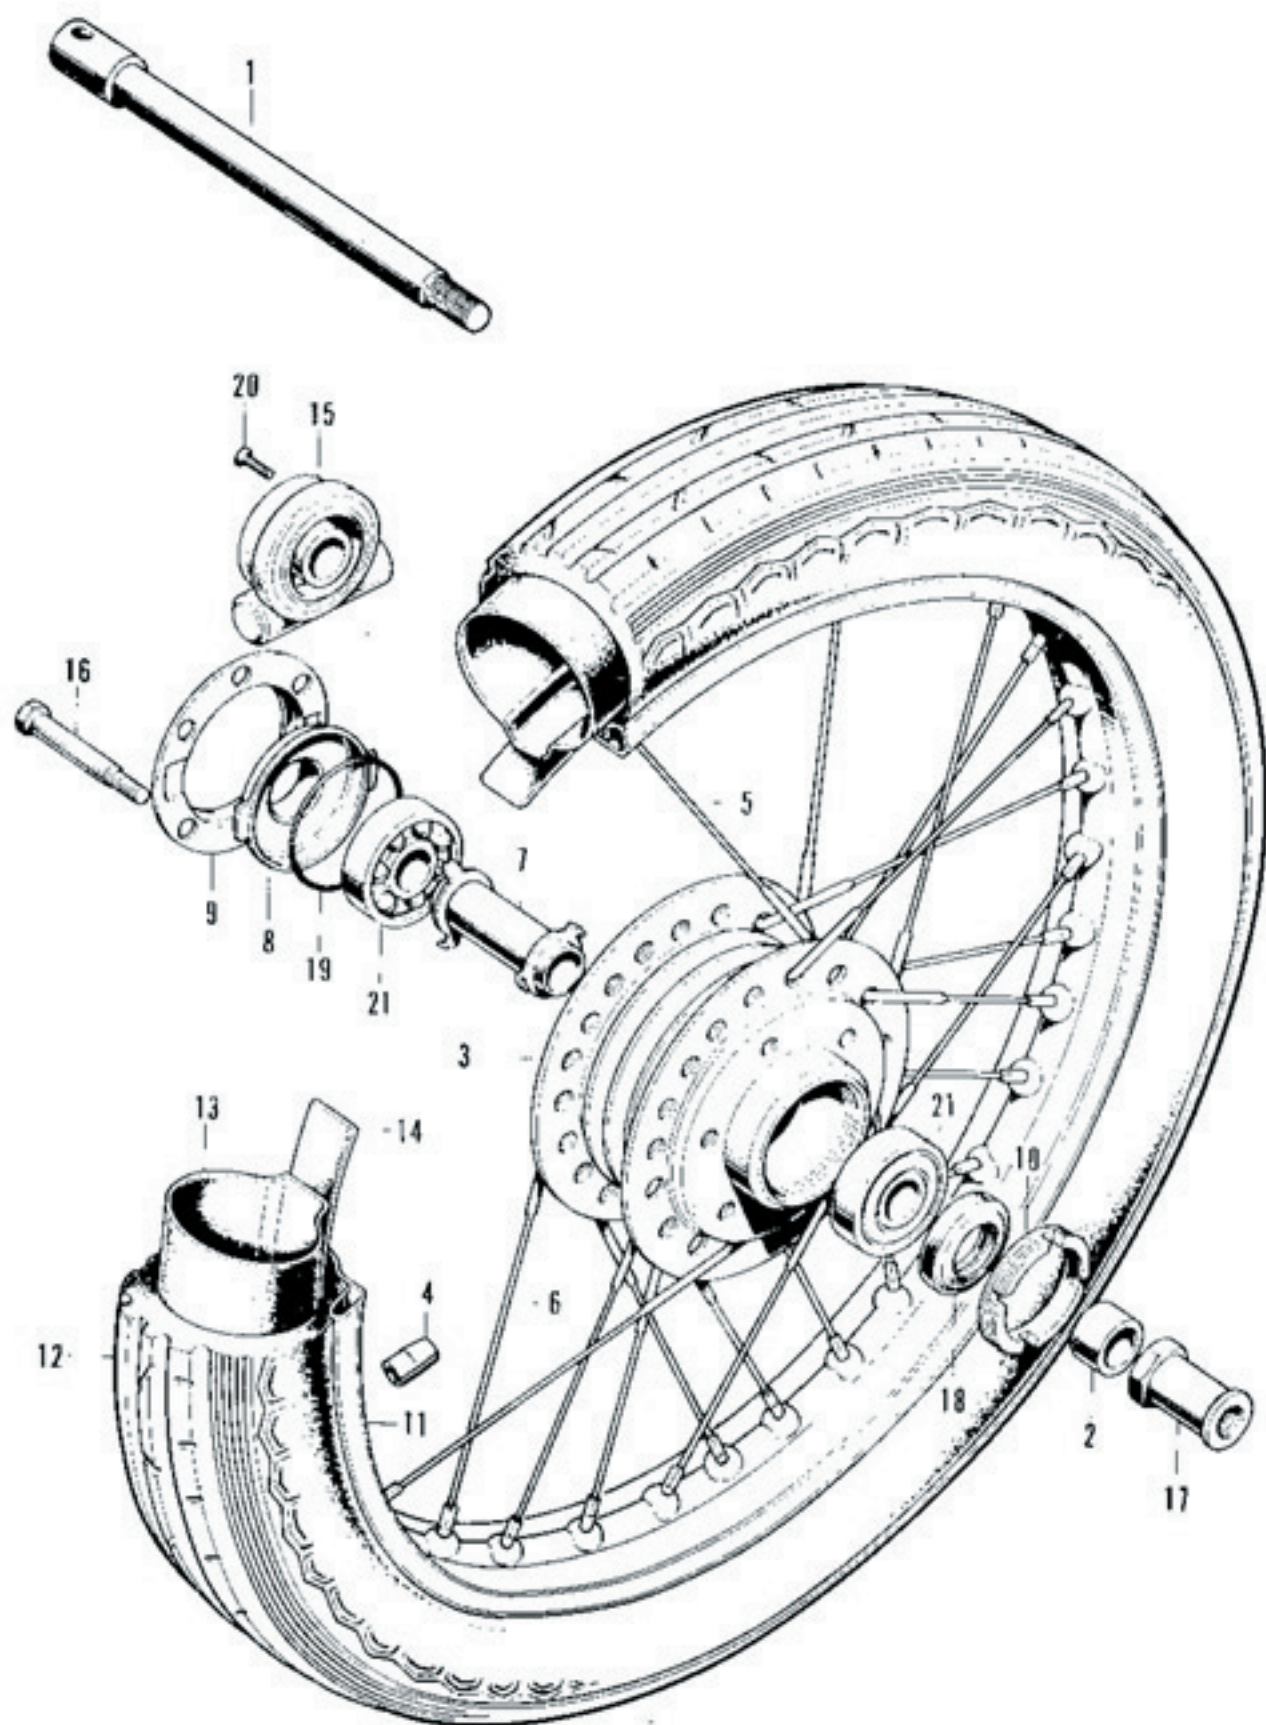

F-7 Front Wheel

Courtesy of Honda4Fun
www.honda4fun.com www.honda4fun.com

F-7 Front Wheel

Ref. No.	Part No.	Description	Reqd. No.			F.R.T.	Remarks
			68	69	750		
11	44701-300-013	RIM, front wheel (DAIDO)	1	1	1	3.0	
12	44711-300-003	(Superseded by 44711-300-013)	1	1	-		~1095605
○	44711-300-013	TIRE, front wheel (B.S. MC 3.25-19 4 P.R.)	-	1	1	1.0	CB750-1095606~
	44711-300-004	(Superseded by 44711-300-014)	1	1	-		~1095605
○	44711-300-014	TIRE, front wheel (DUNLOP S 3.25-19 4 P.R.)	-	1	1		CB750-1095606~
13	44712-300-000	TUBE, front wheel (3.25-19)	1	1	1	1.0	
14	44713-300-000	FLAP, front tire	1	1	1	1.0	
15	44800-300-020	GEAR BOX ASSY., speedometer	1	-	-	0.2	~1044649
	44800-300-030	GEAR BOX ASSY., speedometer	-	1	1		CB750-1044650~ *
16	90122-300-010	BOLT, 8×106	6	-	-	0.3	~1044649
	90122-300-020	BOLT, 8×102	-	6	6		CB750-1044650~ *
17	90305-300-000	NUT, front wheel axle	1	1	1	0.1	
18	91252-300-003	DUST-SEAL, 22368 (ARAI)	1	1	1	0.6	
19	91302-300-000	O-RING, 58×2	-	1	1	0.6	CB750-1058490~
20	93700-05015-0A	SCREW, oval, 5×15	1	1	1		
21	96140-63020	BEARING, ball, 6302R	2	2	2		

Courtesy of **Honda4Fun**
www.honda4fun.com

* CB750-1053399 and subsequent are available for the other markets except for U.S.A.