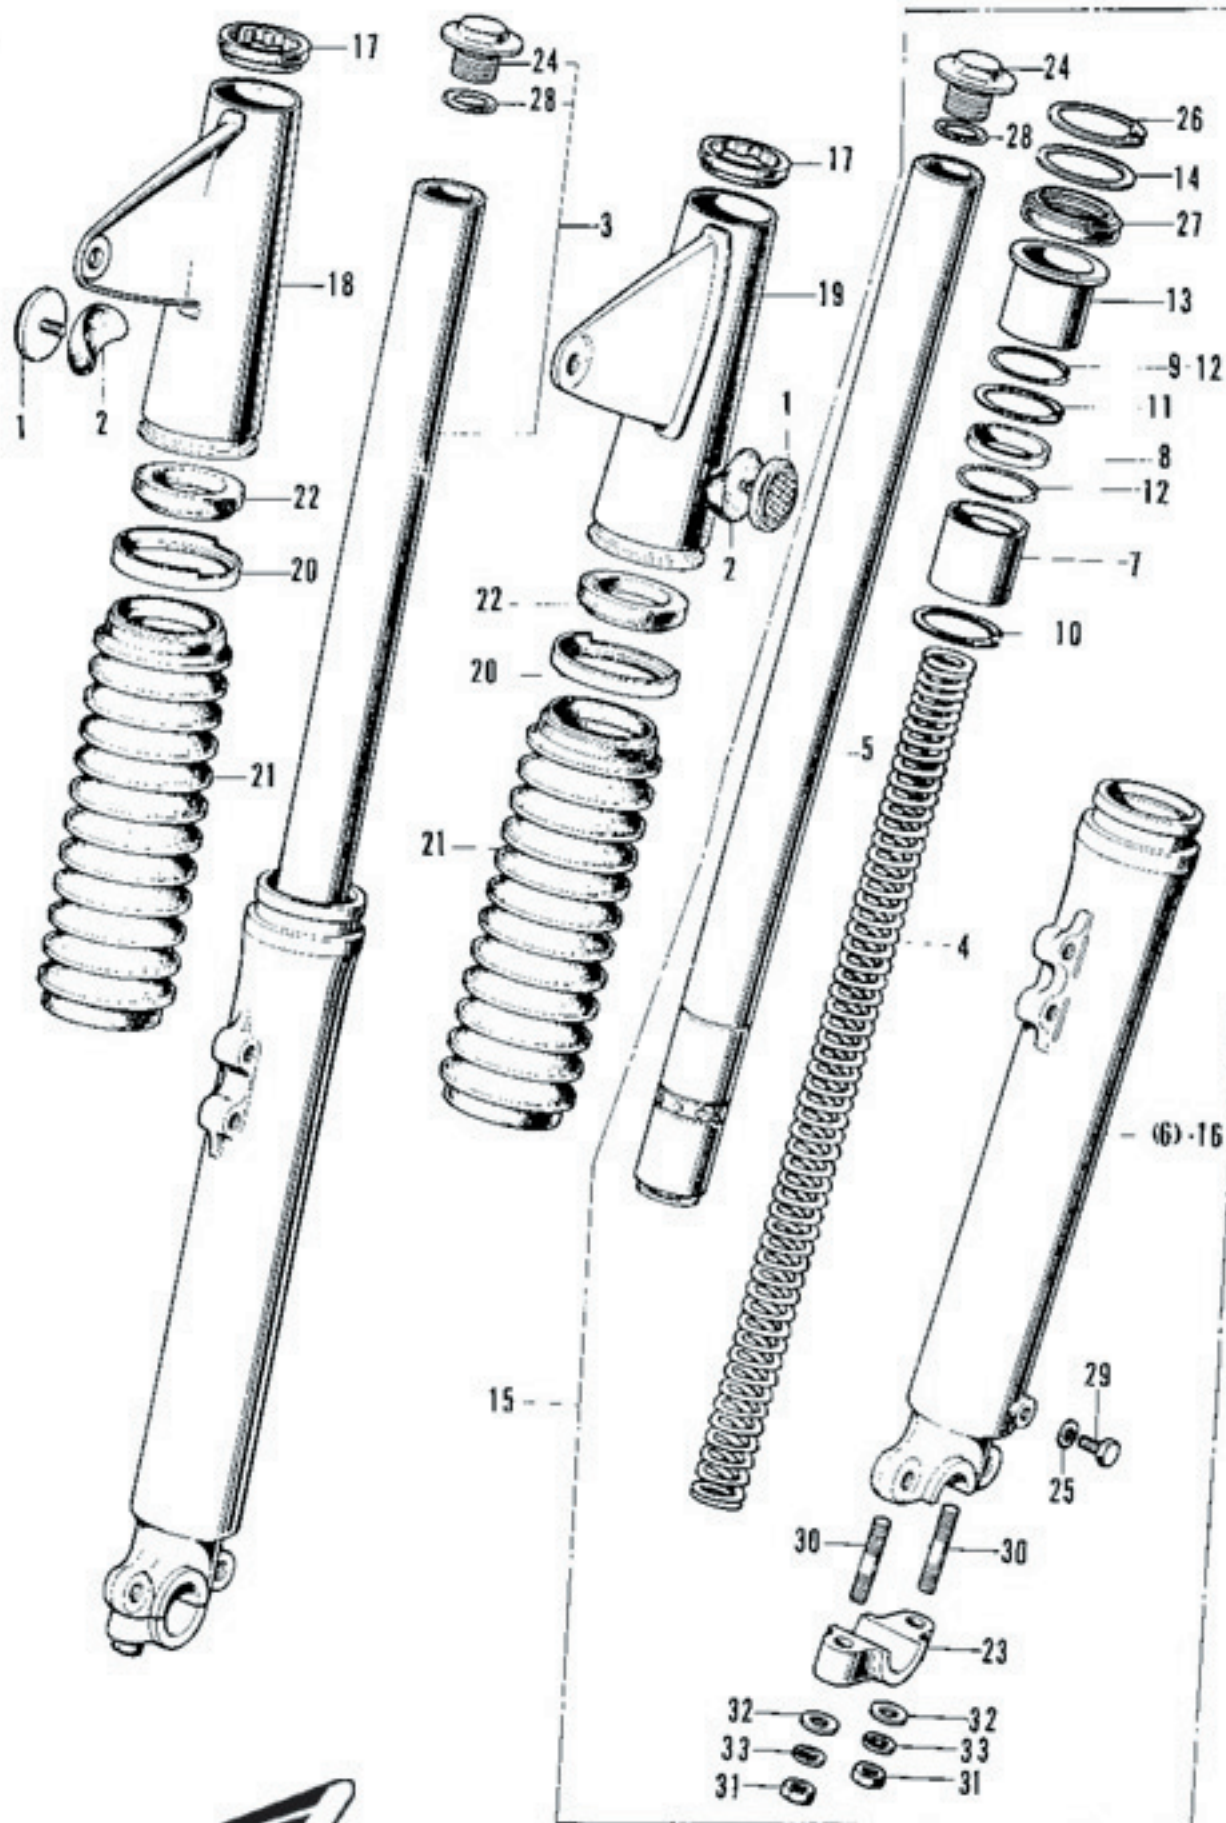

F-8 Front Cushion

Ref. No.	Part No.	Description	Reqd. No.			F.R.T.	Remarks
			CB 750	CB 750K1	CB 750K2		
1	33741-286-670	REFLECTOR ASSY., front reflex	2	2	-	0.1	
○	33741-340-670	REFLECTOR, front reflex	-	-	2		
2	33743-286-670	BASE, front reflex reflector	2	2	-	0.1	
○	44743-341-670	BASE, front reflex reflector	-	-	2		
3	51400-300-030	FORK ASSY., right front	1	1	1	1.0	
4	51401-300-000	SPRING, front cushion.....	2	2	2	0.1	
5	51410-300-010	PIPE, front fork	2	-	-	1.5	~1039119
	51410-300-020	PIPE, front fork	2	2	2		CB750-1039120~
6	51420-300-040	CASE COMP., right front fork bottom	1	-	-	1.5	~1039119
	51420-319-000	CASE COMP., right front fork bottom	1	-	-		CB750-1039120~1044649
	51420-319-010	CASE COMP., right front fork bottom	-	1	1		CB750-1044650~
7	51442-300-000	PISTON, front fork	2	-	-	1.5	~1039119
	51442-319-000	PISTON, front fork	2	2	2		CB750-1039120~
8	51443-273-000	VALVE, front damper	2	2	2	1.5	
9	51444-273-000	RING, fork pipe stopper	2	-	-	1.5	~1039119
10	51445-273-000	RING, fork pipe snap	2	-	-	1.5	~1039119
	51445-319-000	RING, fork pipe snap	2	2	2		CB750-1039120~
11	51446-273-000	RING, fork valve stopper	2	2	2	1.5	
12	51447-273-000	RING, piston stopper	2	-	-	1.5	~1039119
		(Quantity change)	4	4	4		CB750-1039120~
13	51451-300-000	GUIDE, front fork pipe	2	-	-	1.5	~1039119
	51451-319-000	GUIDE, front fork pipe	2	2	2		CB750-1039120~
14	51452-319-000	RING, back up	2	-	-	1.5	CB750-1039120~1044649
	51452-319-010	RING, back up	-	2	2		CB750-1044650~
15	51500-300-030	FORK ASSY., left front	1	1	1	1.0	

F-8 Front Cushion