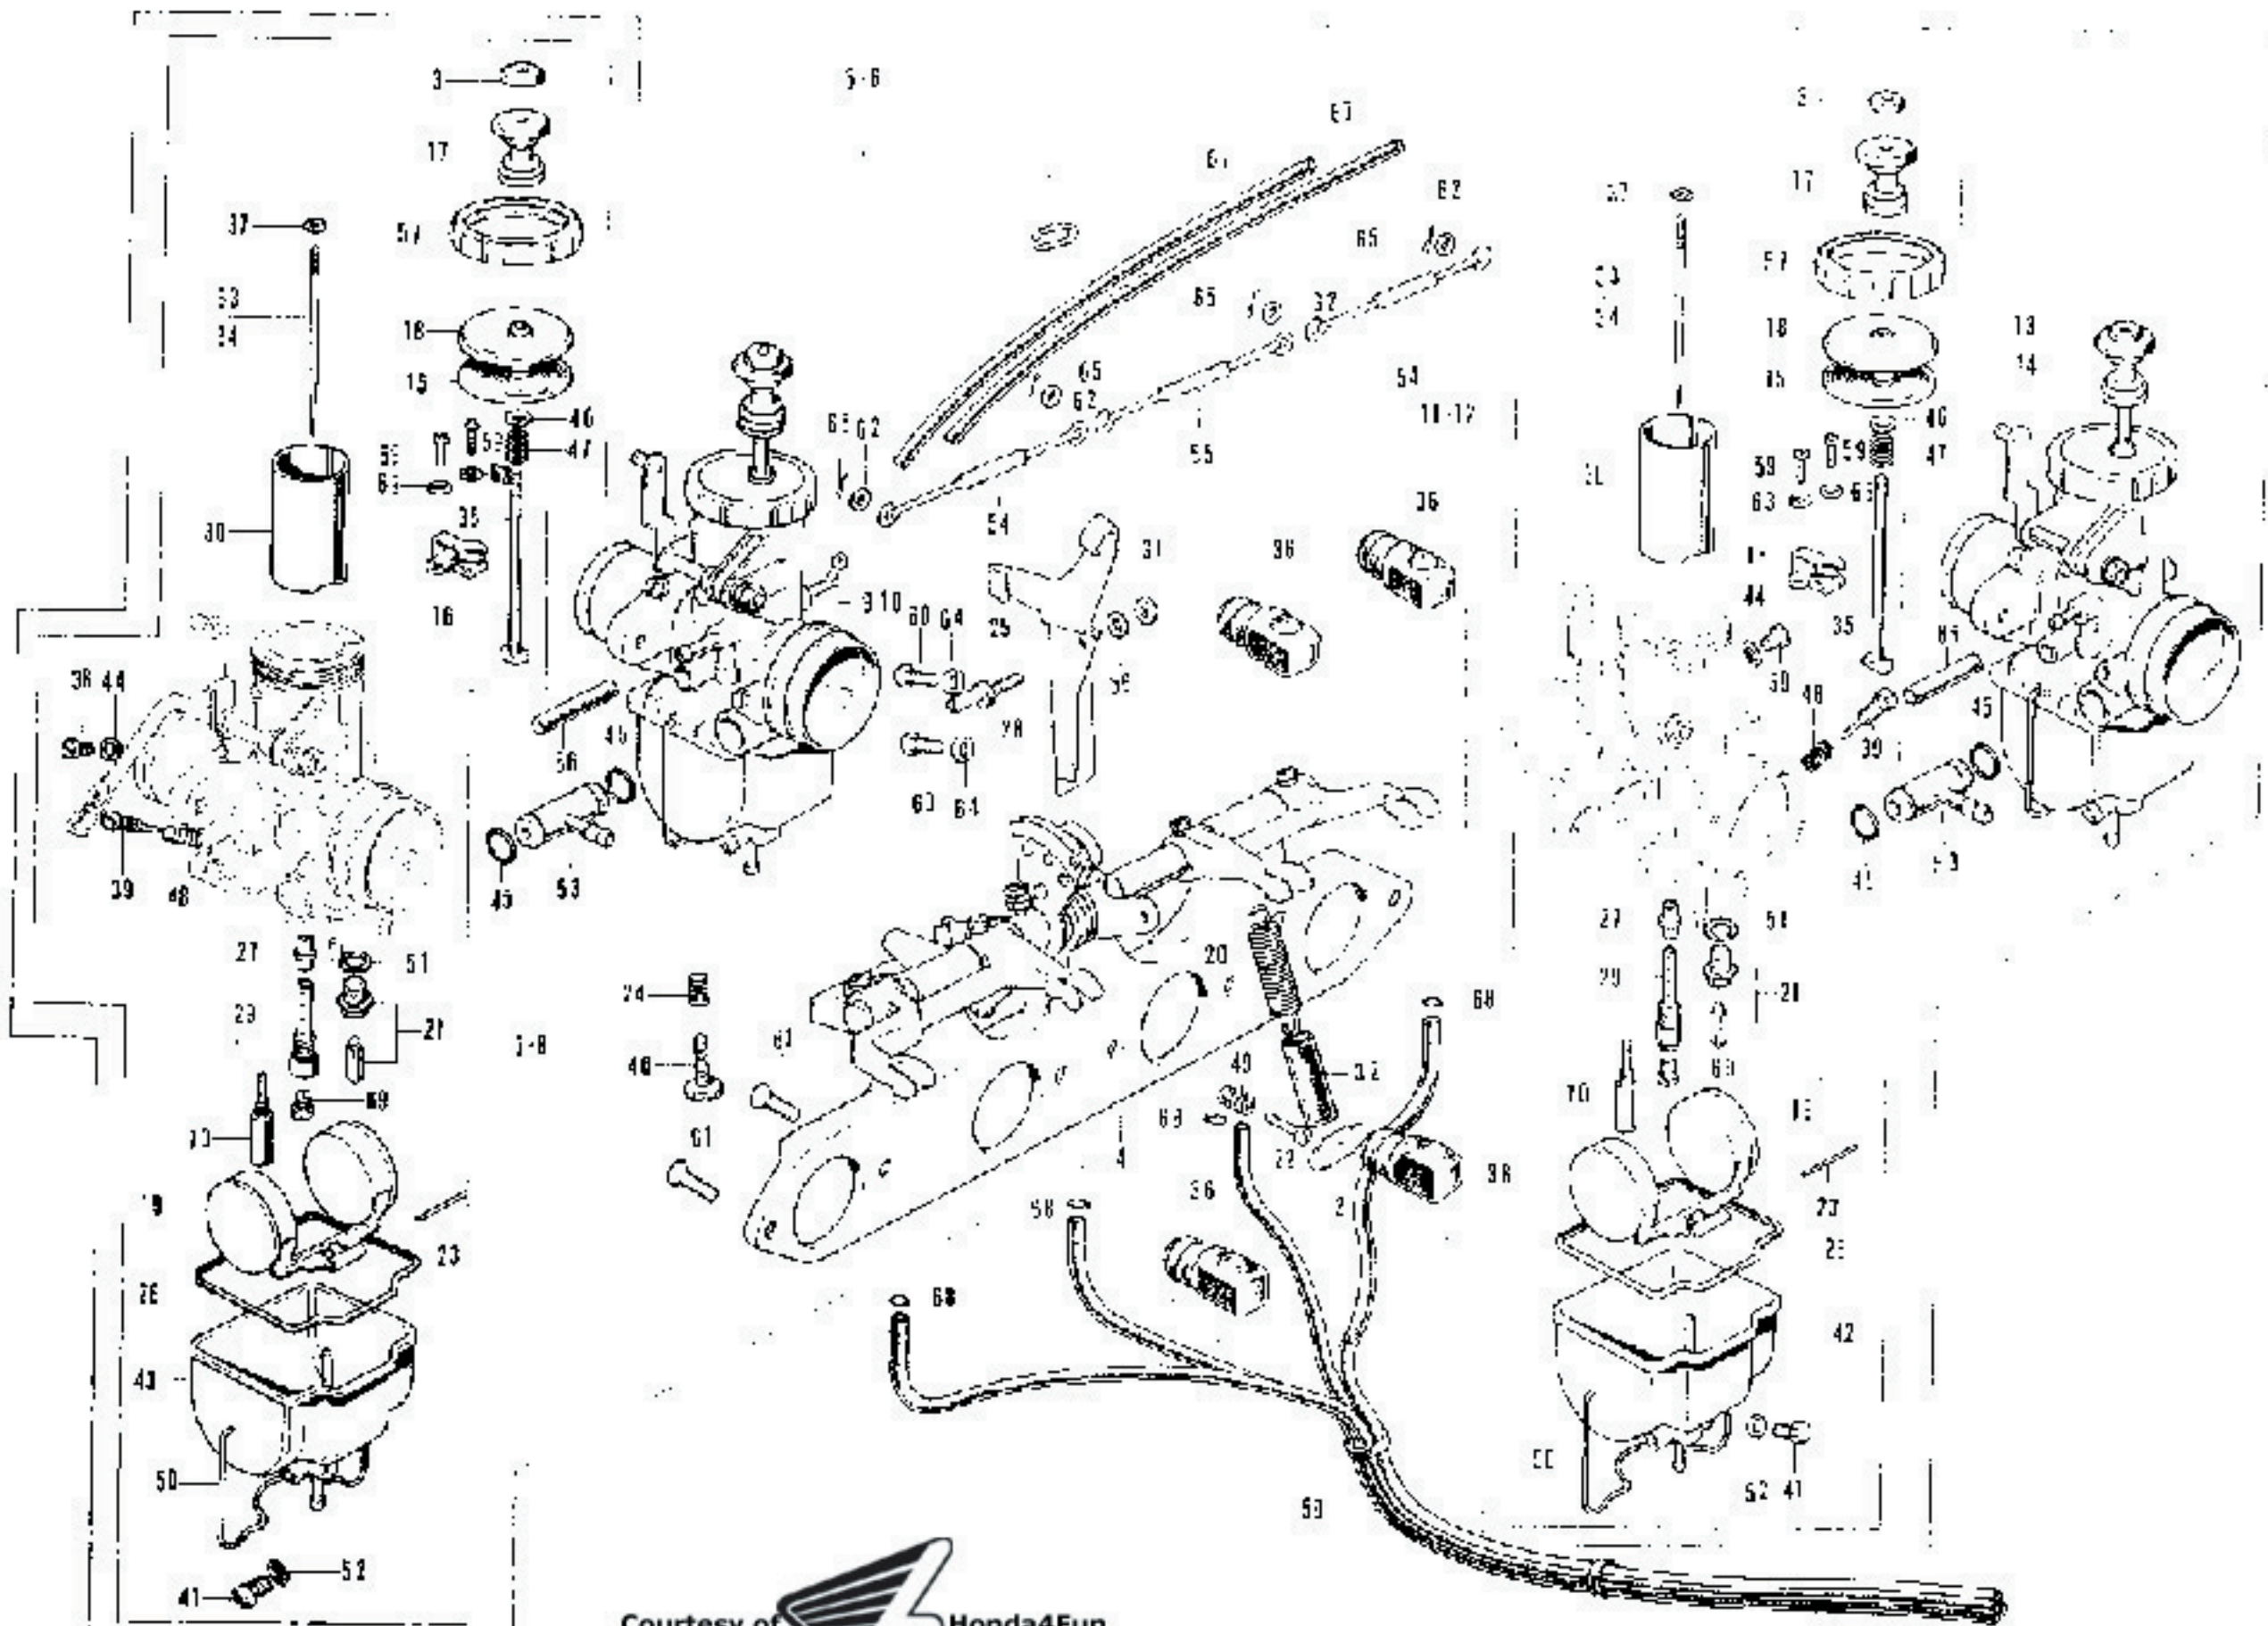

E-26 Carburetor (KEIHIN)

Courtesy of Honda4Fun
www.honda4fun.com

E-26 Carburetor (KEIHIN)

Ref. No.	Part No.	Description	Reqd. Qty. (USDA)	PKT.	Remarks
46	16179-500-004	WASHER, 4.5x0.5.....	1	0.5	CR750F-1044813-
47	16181-001-004	SPRING, air screw.....	4	0.1	CR750E-1044813-
48	16181-202-004	SPRING, air screw.....	4	0.1	CR750E-1044813-
49	16185-512-004	SPRING, stop screw.....	1	0.3	
51	16187-259-014	CLIP, float chamber setting.....	4	0.1	
51	16188-259-004	WASHER, plain.....	4	0.1	
52	16189-056-004	WASHER, plain, 6mm.....	4	0.1	~1075872
	16195-001-004	O-RING, 4.42φx1.78.....	4		CR750E-1001975-
53	16191-900-004	JOINT, fuel inlet, T-type.....	2	0.1	
54	16192-900-004	ROD A ASSY*, choke.....	2	0.1	
55	16193-900-004	ROD B ASSY*, choke.....	1	0.1	
56	16199-548-004	WASHER, inner tooth.....	1	0.1	
57	16199-300-014	CAP.....	4	0.5	
58	16290-300-000	TUBE ASSY., carburetor overflow.....	1	0.1	~1075861
	16291-300-010	TUBE ASSY., carburetor overflow.....	1		CR750E-1052912-
59	93600-00010-CA	SCREW, pan. 6x10.....	5		
60	93600-06012	SCREW, pan. 6x12.....	2		
61	93600-06016	SCREW, oval, 6x16.....	8		
62	94101-06000	WASHER, plain, 6mm.....	5		
63	94111-03000	WASHER, spring, 3mm.....	8		
64	94111-06000	WASHER, spring, 6mm.....	2		
65	94201-10000	PIN, split, 1.0x8.....	4