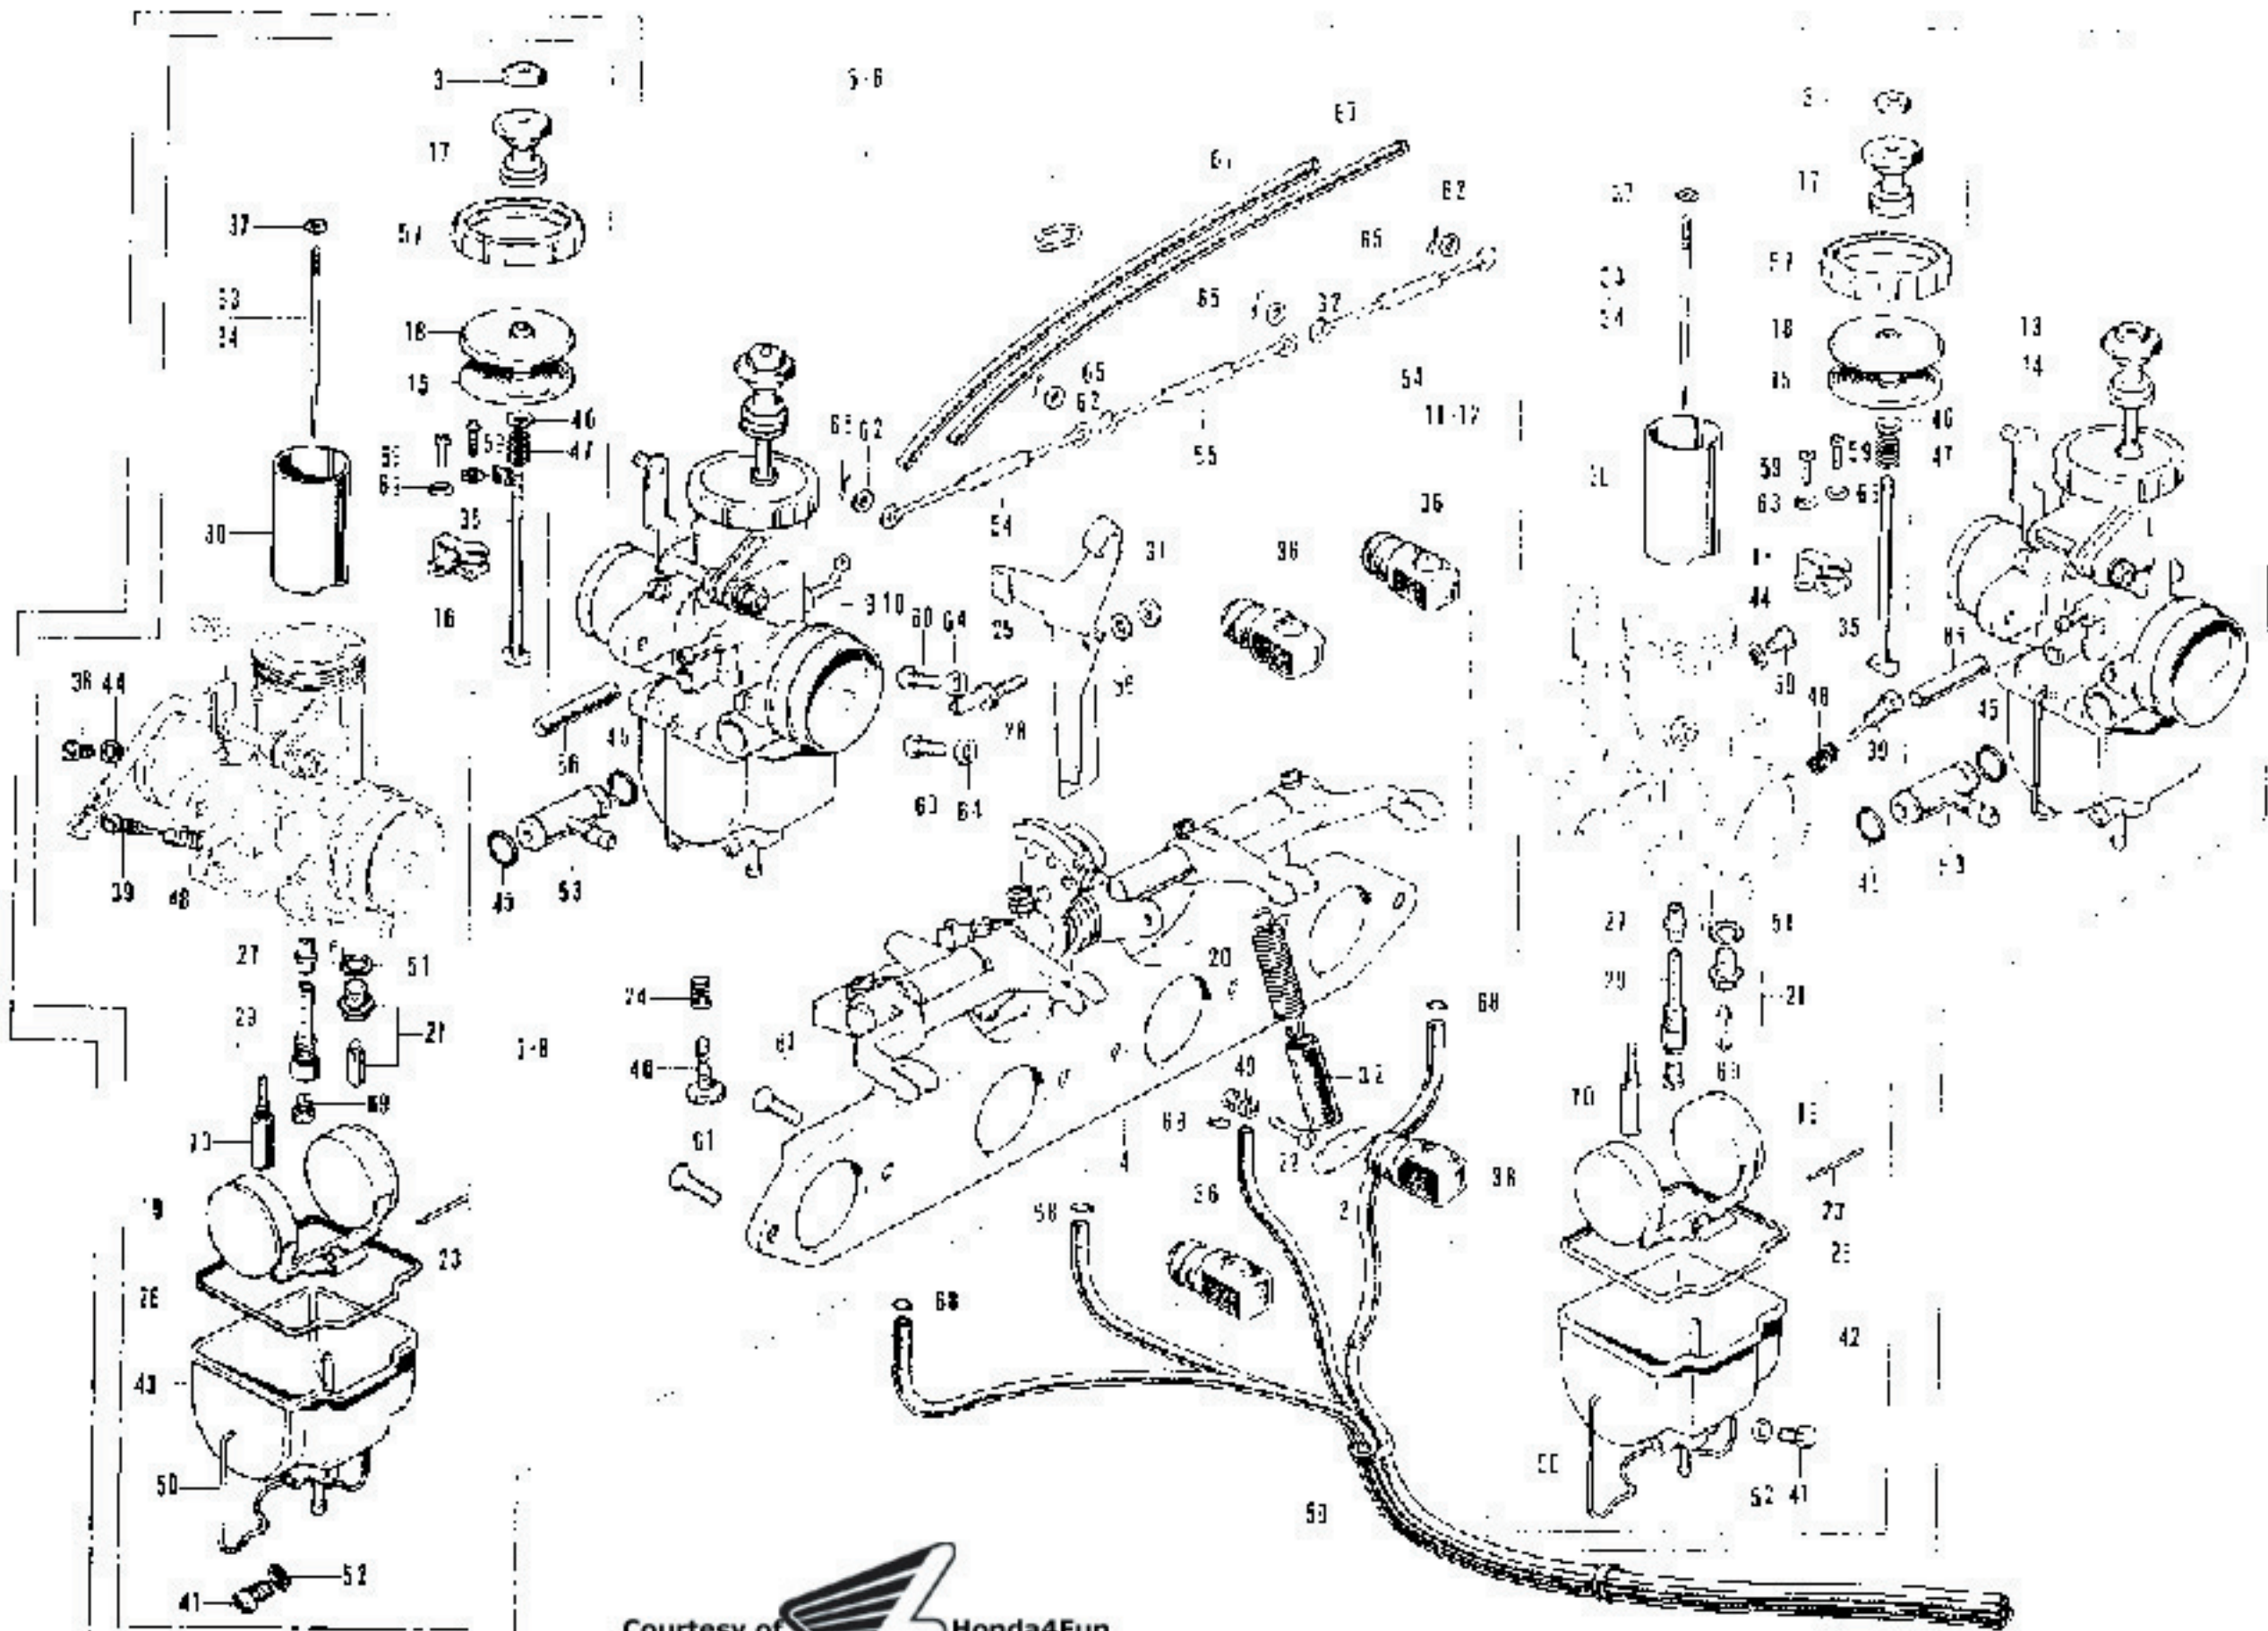

E-26 Carburetor (KEIHIN)

Courtesy of Honda4Fun
www.hondafour.com www.honda4fun.com

E-26 Carburetor (KEIHIN)

Ref. No.	Part No.	Description	Reqd. Qty. (USG)	PKT.	Remarks
46	16179-500-004	WASHER, 4.5x0.5.....	1	0.5	CR750F-1044813-
47	16181-001-004	SPRING, air screw.....	4	0.1	CR750E-1044813-
48	16181-202-004	SPRING, air screw.....	4	0.1	CR750E-1044813-
49	16185-512-004	SPRING, stop screw.....	1	0.3	
51	16187-259-014	CLIP, float chamber setting.....	4	0.3	
51	16188-259-004	WASHER, plain.....	4	0.4	
52	16189-056-004	WASHER, plain, 6mm.....	4	0.4	~107572
	16175-001-004	O-RING, 4.42φx1.78.....	4		CR750E-1001975-
53	16191-900-004	JOINT, fuel inlet, T-type.....	2	0.1	
54	16192-900-004	ROD A ASSY*, choke.....	2	0.1	
55	16193-900-004	ROD B ASSY*, choke.....	1	0.1	
56	16199-548-004	WASHER, inner tooth.....	1	0.1	
57	16199-300-014	CAP.....	4	0.5	
58	16290-300-000	TUBE ASSY., carburetor overflow.....	1	0.1	~107581
	16291-300-010	TUBE ASSY., carburetor overflow.....	1		CR750E-1052912-
59	93600-00010-CA	SCREW, pan. 6x10.....	5		
60	93600-06012	SCREW, pan. 6x12.....	2		
61	93600-06016	SCREW, oval, 6x16.....	8		
62	94101-06000	WASHER, plain, 6mm.....	5		
63	94111-03000	WASHER, spring, 3mm.....	8		
64	94111-06000	WASHER, spring, 6mm.....	2		
65	94201-10000	PIN, split, 1.0x8.....	4