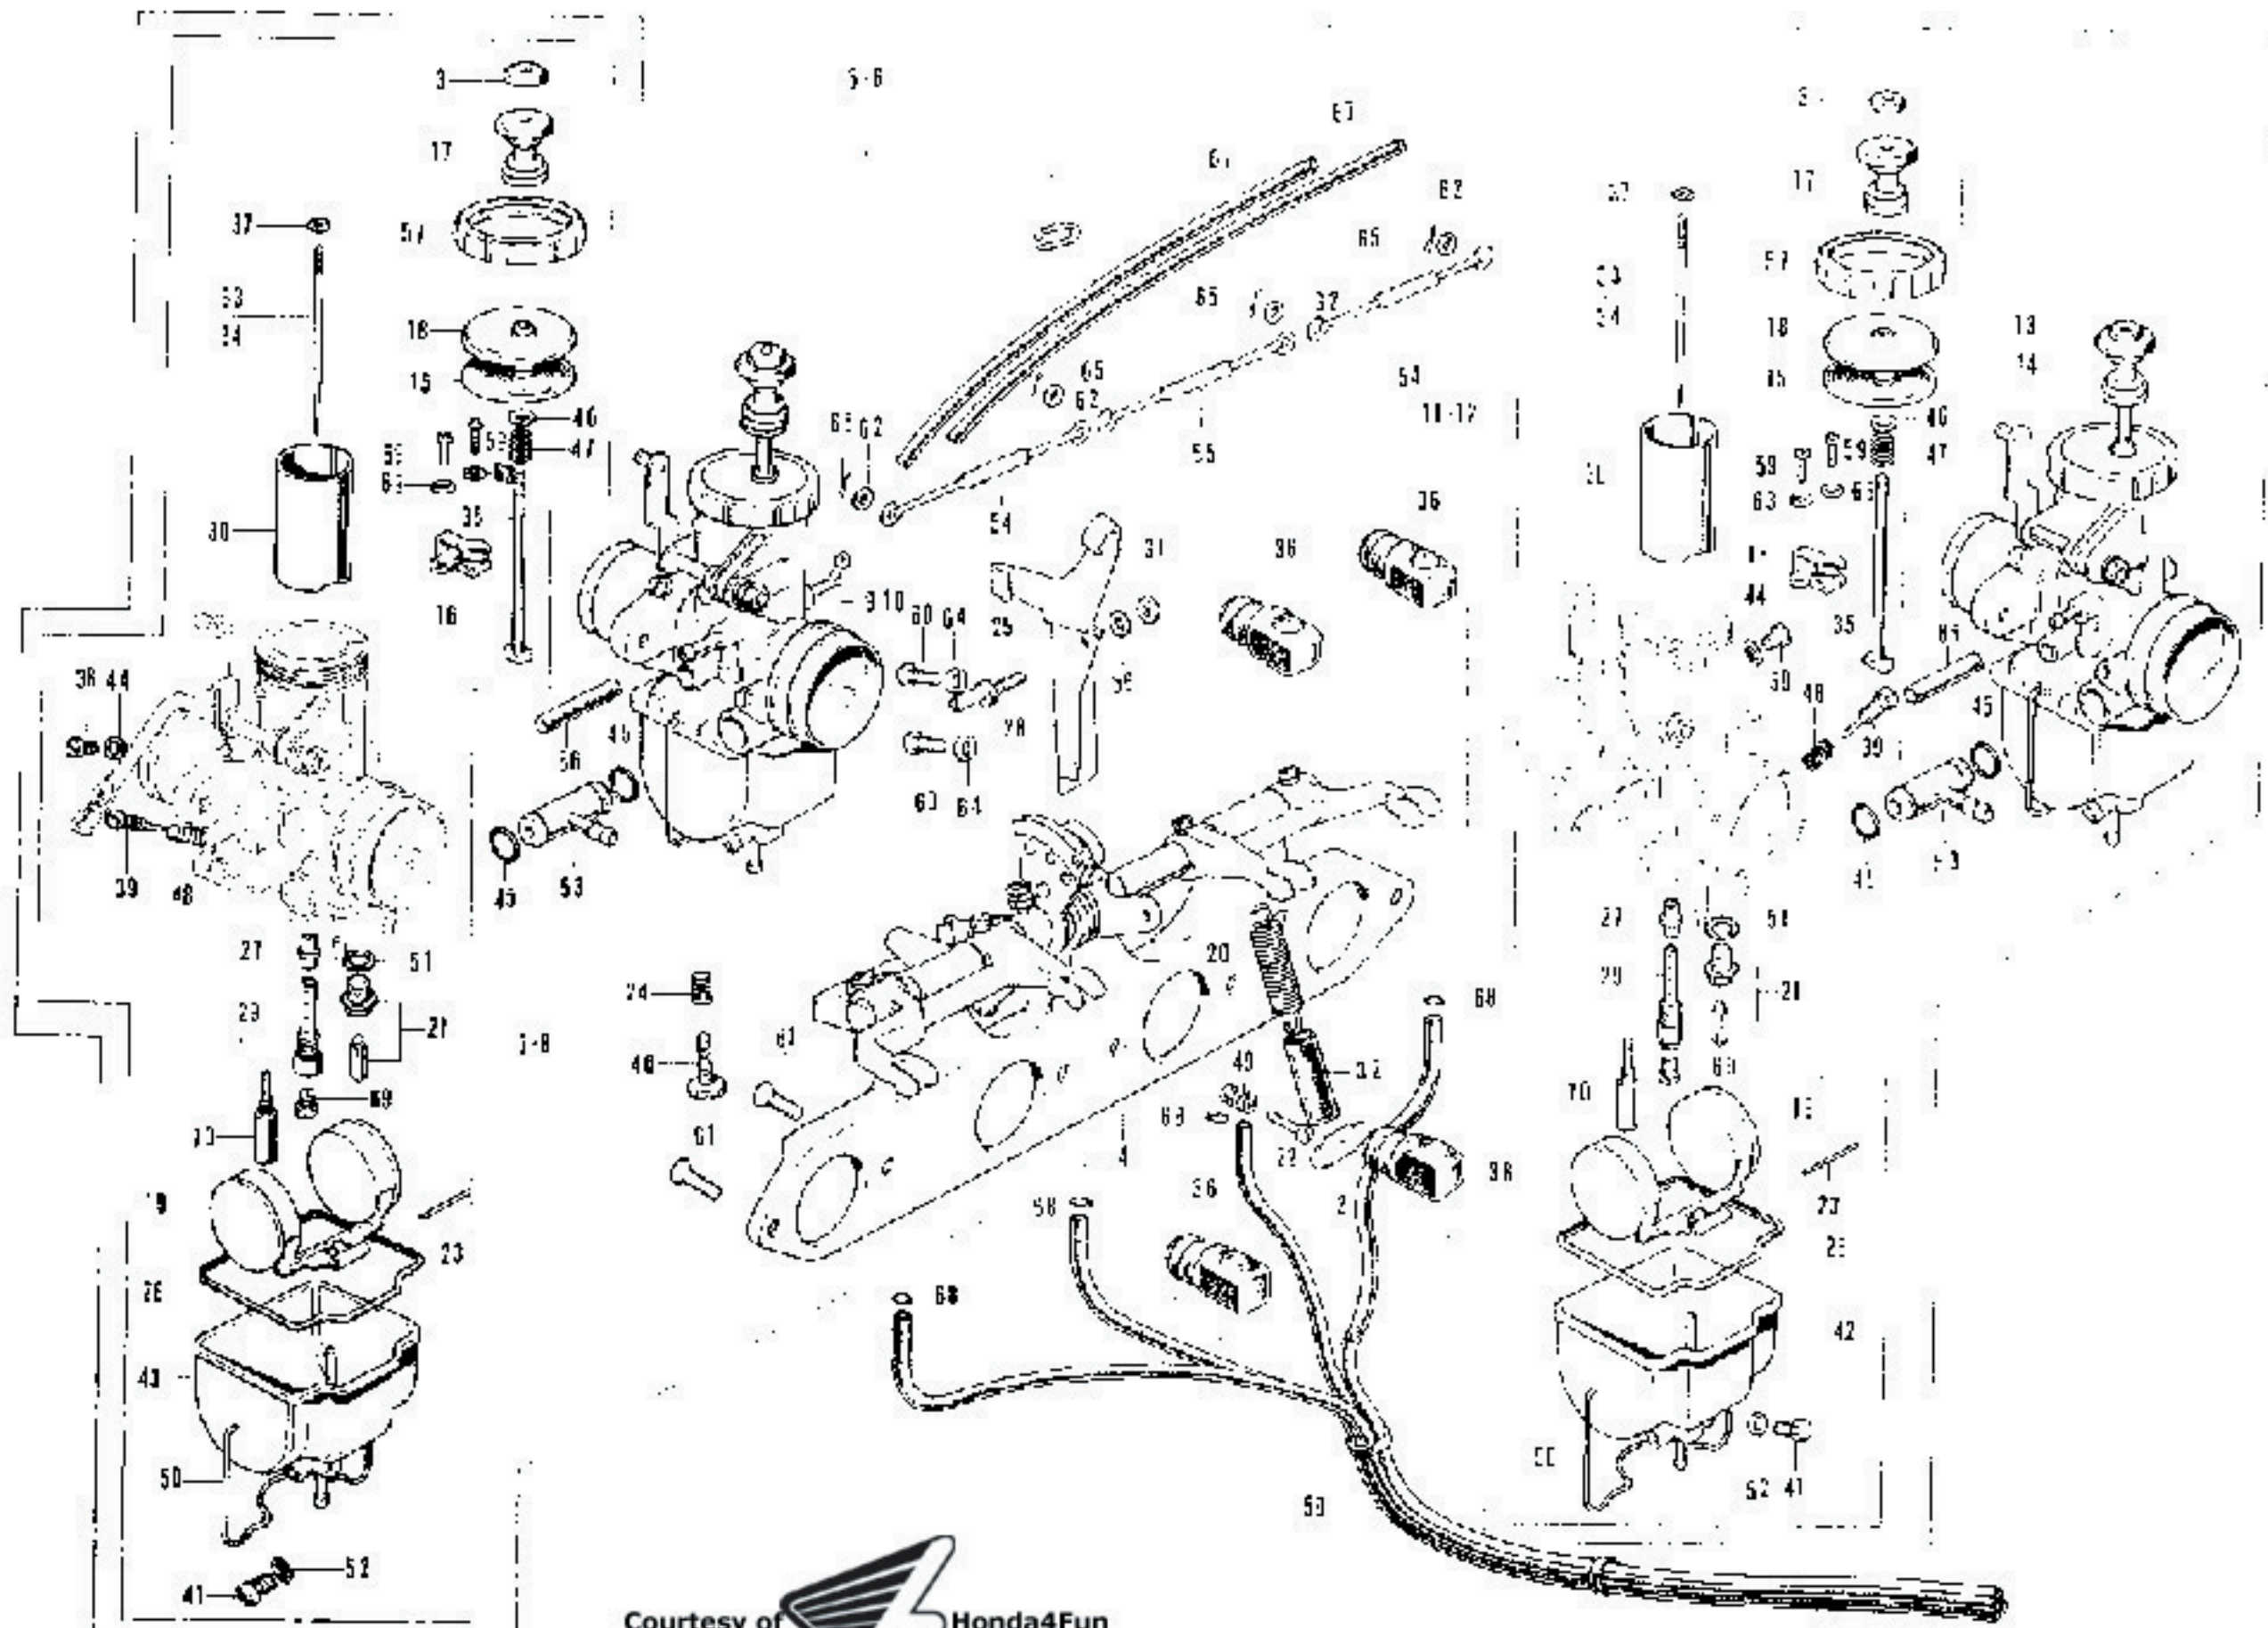

## E-25 Carburetor (KEIHIN)

Ref. No.	Part No.	Description	Recd. No. Qty	P.P.T.	Remarks
#1	99114-246-1110	JET, main, #110.....	(4)	0.6	
	99114-246-1150	JET, main, #115.....	(4)		
	99114-246-1250	JET, main, #125.....	(4)		
	99114-246-1250	JET, main, #125.....	(4)		
	99114-246-1300	JET, main, #130.....	(4)		
	99114-246-1350	JET, main, #135.....	(4)		
	99114-246-1400	JET, main, #140.....	4		
	99114-246-1450	JET, main, #145.....	(4)		
	99114-246-1500	JET, main, #150.....	(4)		
	99114-246-1550	JET, main, #155.....	(4)		
#2	99124-300-0350	JET, slow, #35.....	(4)	0.6	
	99124-300-0360	JET, slow, #36.....	(4)		
	99124-300-0400	JET, slow, #40.....	4		
	99124-300-0420	JET, slow, #42.....	(4)		
	99124-300-0450	JET, slow, #45.....	(4)		
	99124-300-0480	JET, slow, #48.....	(4)		

E-26 Carburetor (KEIHIN)