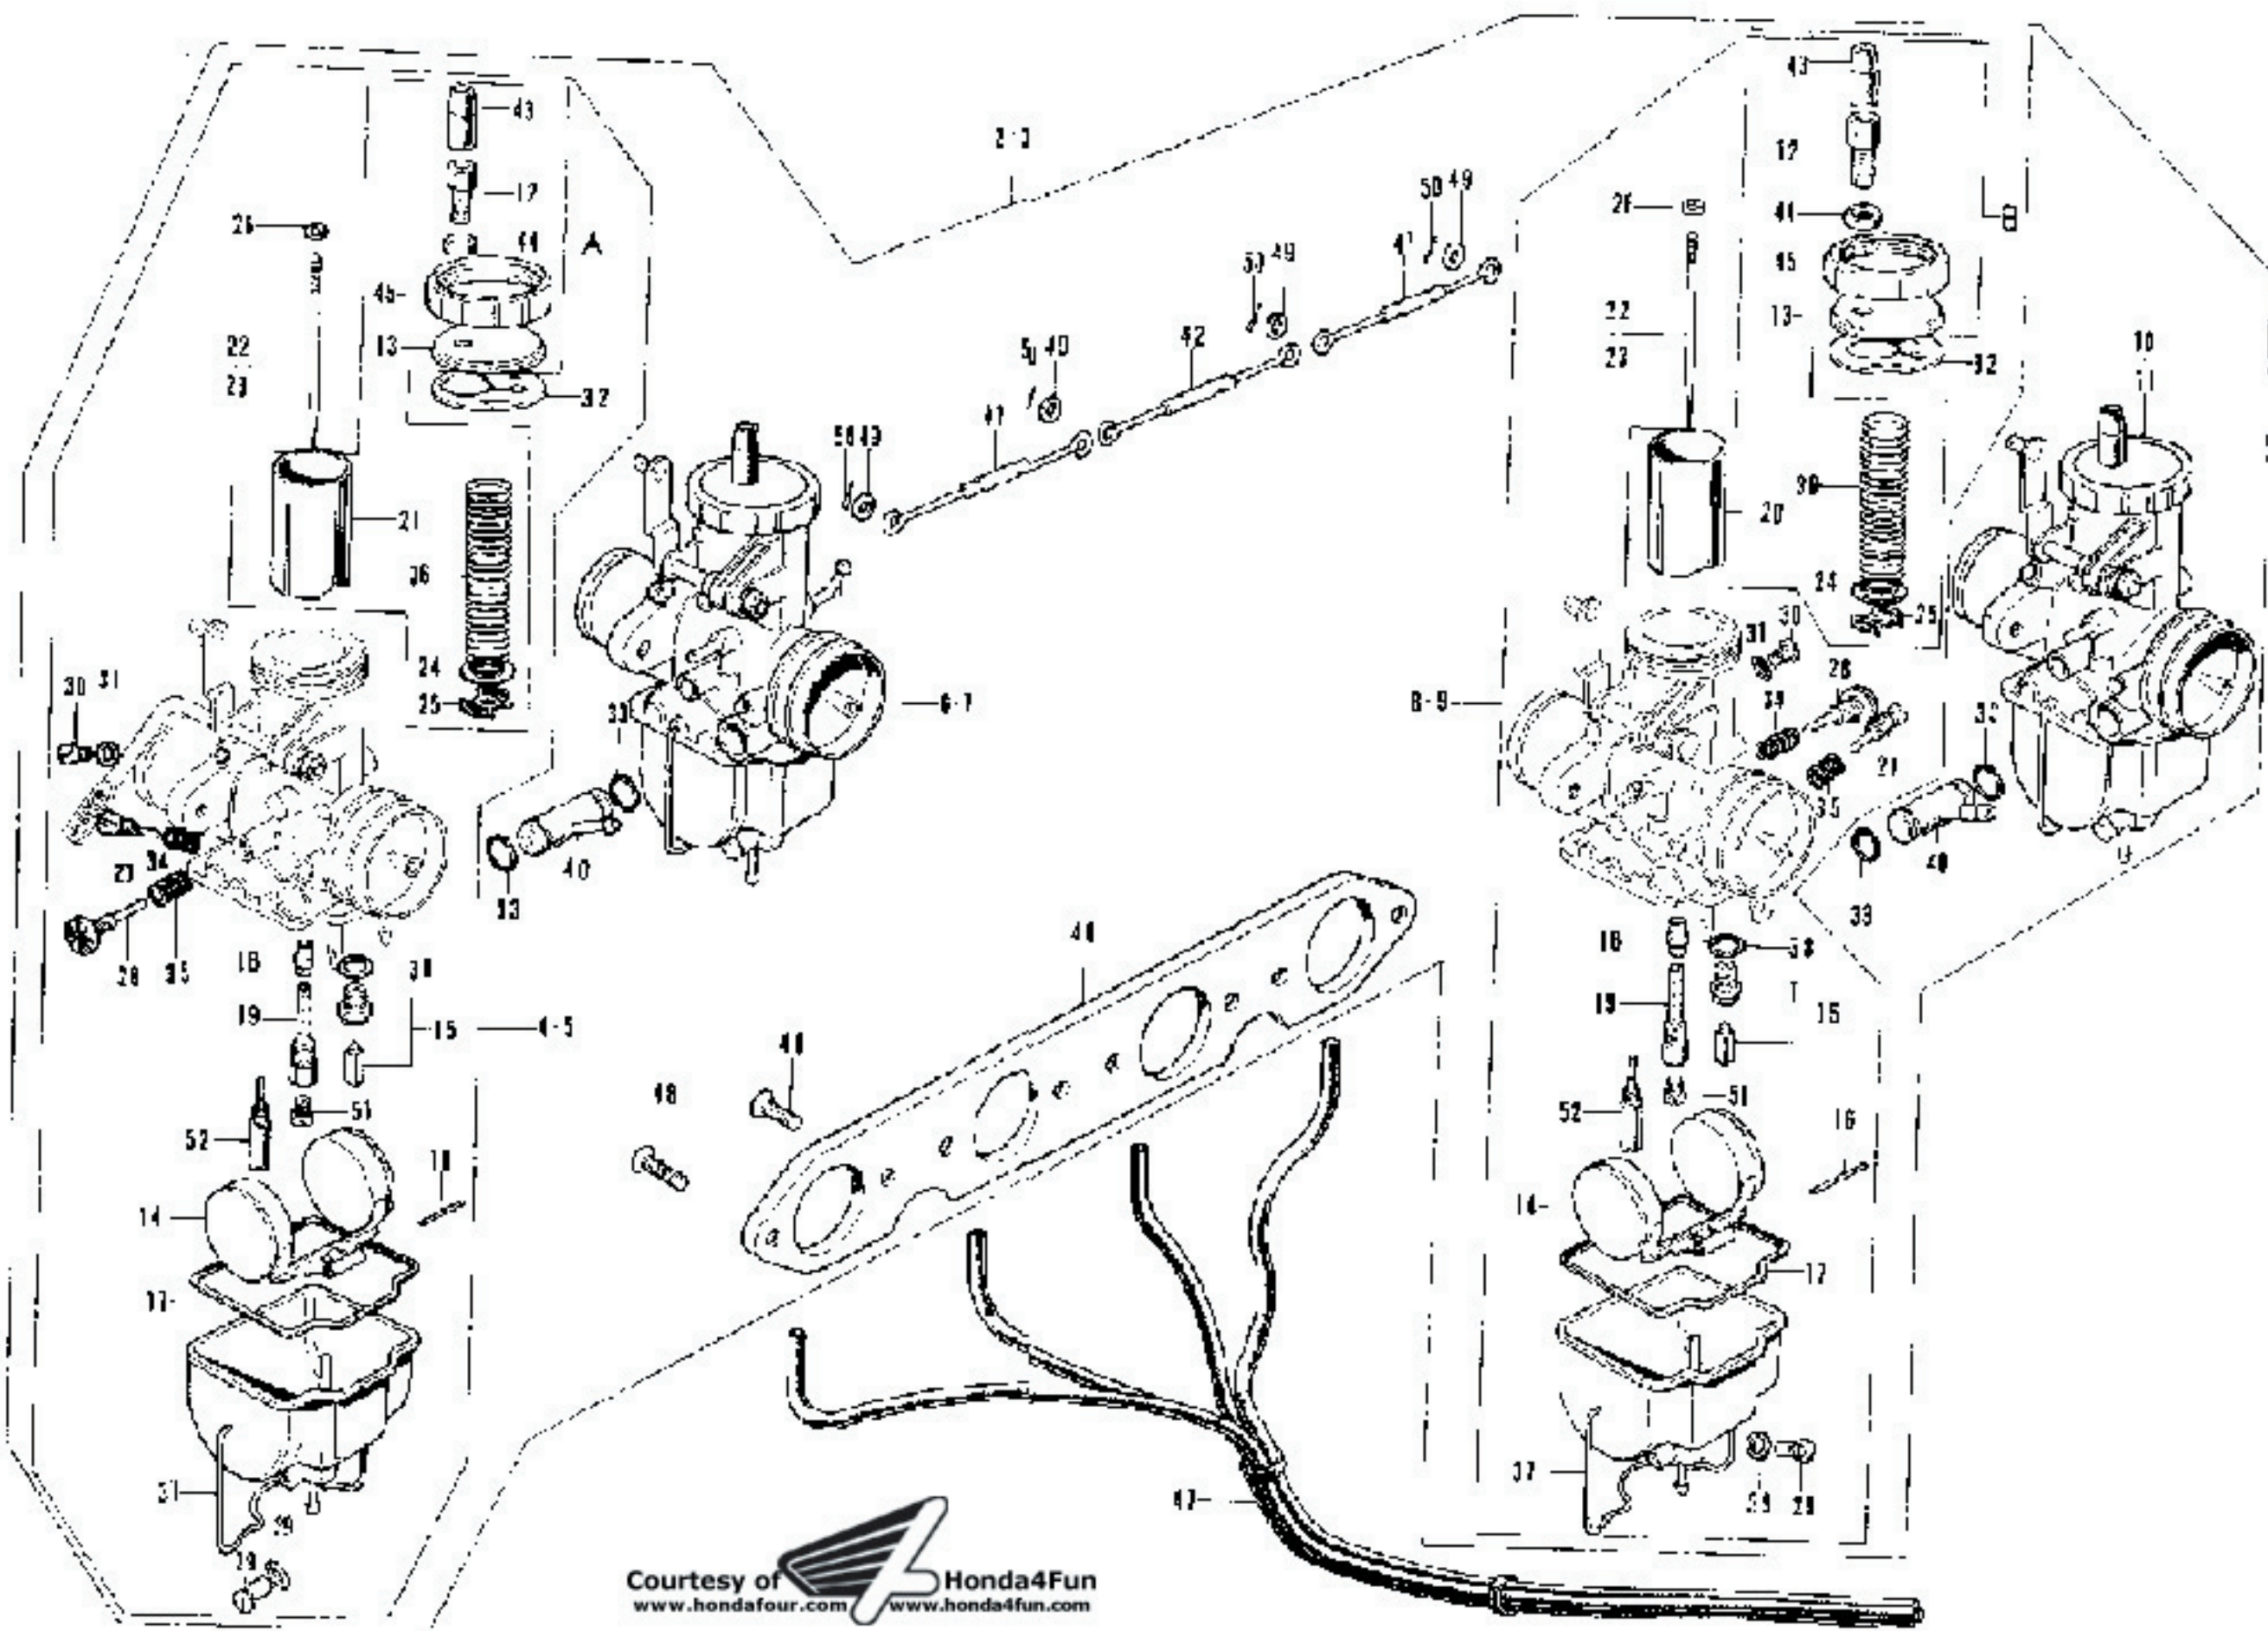

E-24 Bolt - Washer (Lower crankcase)

Ref. No.	Part No.	Description	Std. No. CP759	P.R.T.	Remarks
1	90041-320-000	BOLT, hex., 8x145	2	0.1	
2	90042-300-000	BOLT, hex., 8x120	2	0.1	
3	90403-300-000	WASHER, 10x12+	1	0.2	
4	90485-035-000	WASHER, 14mm	11	0.1	
5	92000-09540	BOLT, hex., 6x90	4		- 1064902
	95700-09340	BOLT, flange, 6x90	4		CR750E 1064903~
6	92000-09550	BOLT, hex., 6x80	3		- 1064902
	95700-09350	BOLT, flange, 6x80	3		CR750E 1064903~
7	92000-09100	BOLT, hex., 6x100	3		- 1064902
	95700-09100	BOLT, flange, 6x100	3		CR750E 1064903~
8	94000-40900-05	NUT, hex., 6mm	1		
9	94001-12000-05	NUT, hex., 10mm	1		
10	94100-40600	WASHER, plain, 7mm	10		
11	94201-08000	WASHER, plain, 8mm	1		

E-25 Carburetor (KEHIN)