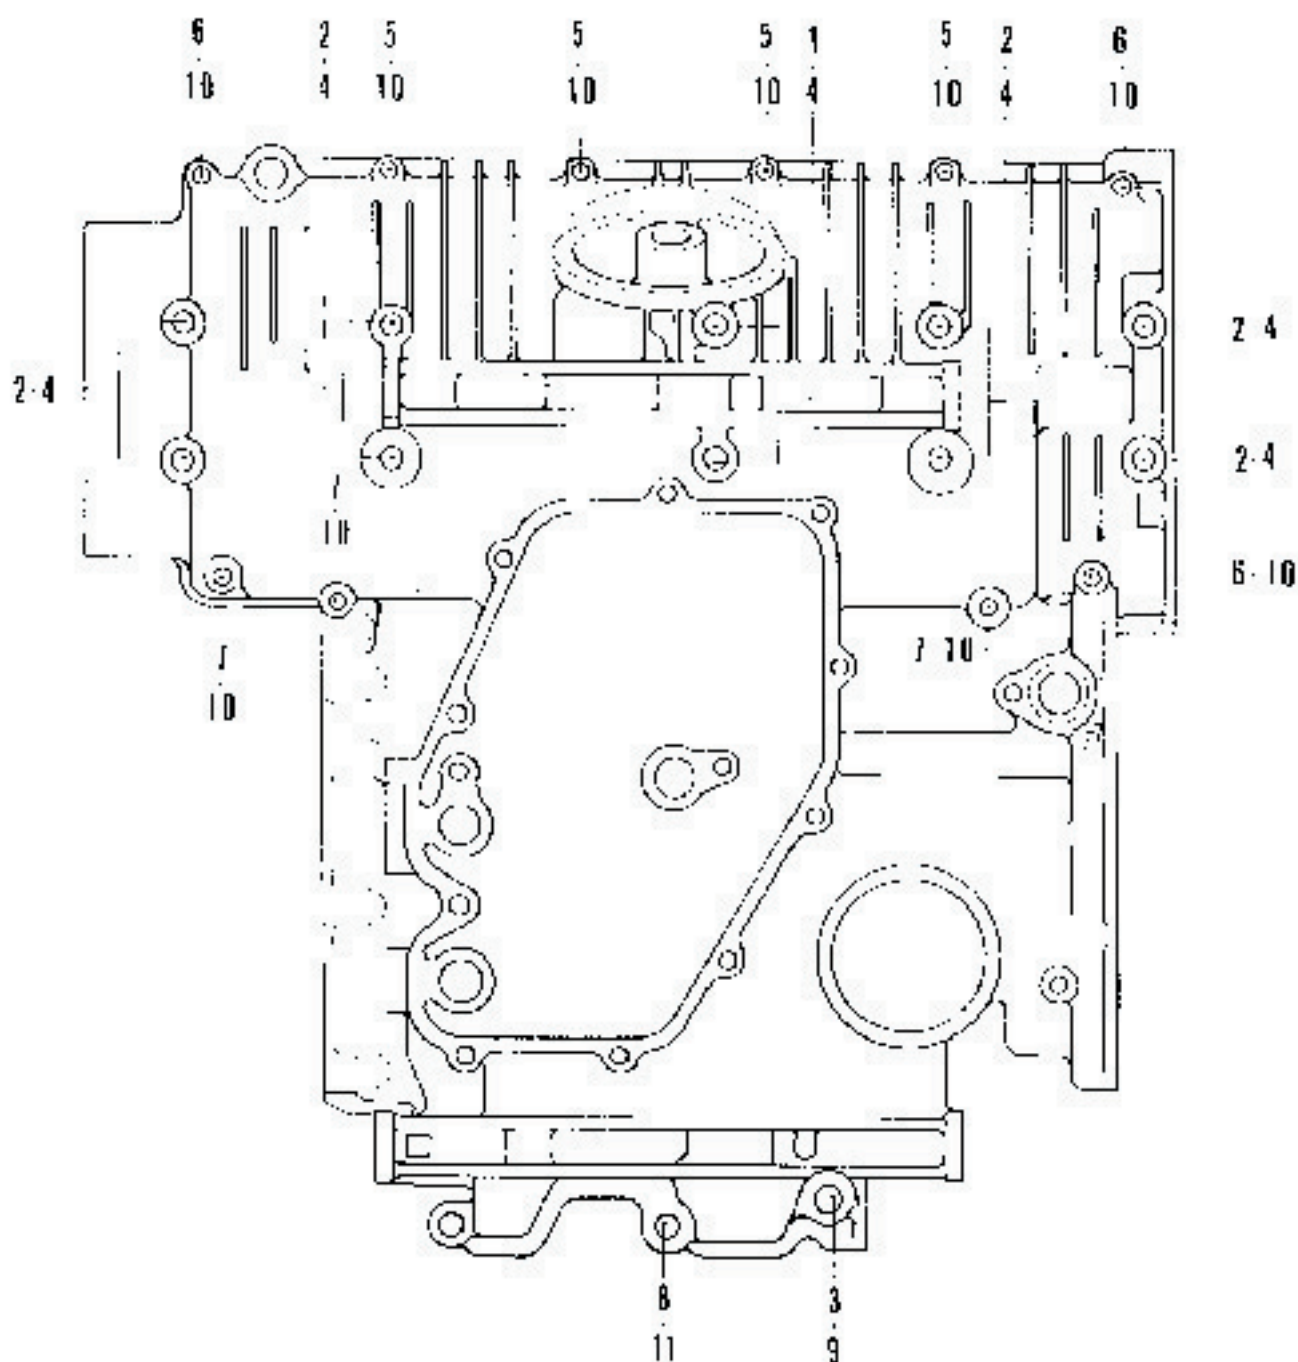

E-23 Bolt - Washer (Upper crankcase)

Ref. No.	Part No.	Description	Reqd. No. CB950	P.R.T.	Remarks
1	90031-300-020	BOLT, A, cylinder stud	12	3.5g	
2	90032-300-010	BOLT, B, cylinder stud	4	3.5g	
3	90046-300-000	BOLT, hex, 8x56	2	3.9g	
4	92100-09050-0A	BOLT, hex, 8x80	1	2.1	~1009180
	90045-300-000	BOLT, hex, 10x82	1	2.1	CR750E-1000141 ~
5	90485-035-000	WASHER, 14mm	2	2.1	
6	92000-06040	BOLT, hex., 6 x 40	2		-1064903
	95700-06040	BOLT, flange, 6x40	2		CR750E-1064903 ~
7	92000-06056	BOLT, hex., 6x56	4		-1064903
	95700-06056	BOLT, flange, 6x56	4		CR750E-1064903 ~
8	92000-06080	BOLT, hex., 6x80	2		-1064903
	95700-06080	BOLT, flange, 6x80	2		CR750E-1064903 ~
9	92000-06100	BOLT, hex., 6x100	4		-1064903
	95700-06100	BOLT, flange, 6x100	4		CR750E-1064903 ~
10	94101-04000	WASHER, plain, 5mm	12		~1064903

E-24 Bolt - Washer (Lower crankcase)

E-24 Bolt - Washer (Lower crankcase)

Ref. No.	Part No.	Description	Std. No. CP759	P.R.T.	Remarks
1	90041-320-000	BOLT, hex., 8x145	2	0.1	
2	90042-300-000	BOLT, hex., 8x120	2	0.1	
3	90403-300-000	WASHER, 10x12+	1	0.2	
4	90485-035-000	WASHER, 14mm	11	0.1	
5	92000-09540	BOLT, hex., 6x90	4		- 1064902
	95700-09340	BOLT, flange, 6x90	4		CR750E 1064903~
6	92000-09550	BOLT, hex., 6x80	3		- 1064902
	95700-09350	BOLT, flange, 6x80	3		CR750E 1064903~
7	92000-09100	BOLT, hex., 6x100	3		- 1064902
	95700-09100	BOLT, flange, 6x100	3		CR750E 1064903~
8	94000-40900-05	NUT, hex., 6mm	1		
9	94001-12000-05	NUT, hex., 10mm	1		
10	94100-40600	WASHER, plain, 7mm	10		
11	94201-08000	WASHER, plain, 8mm	1		