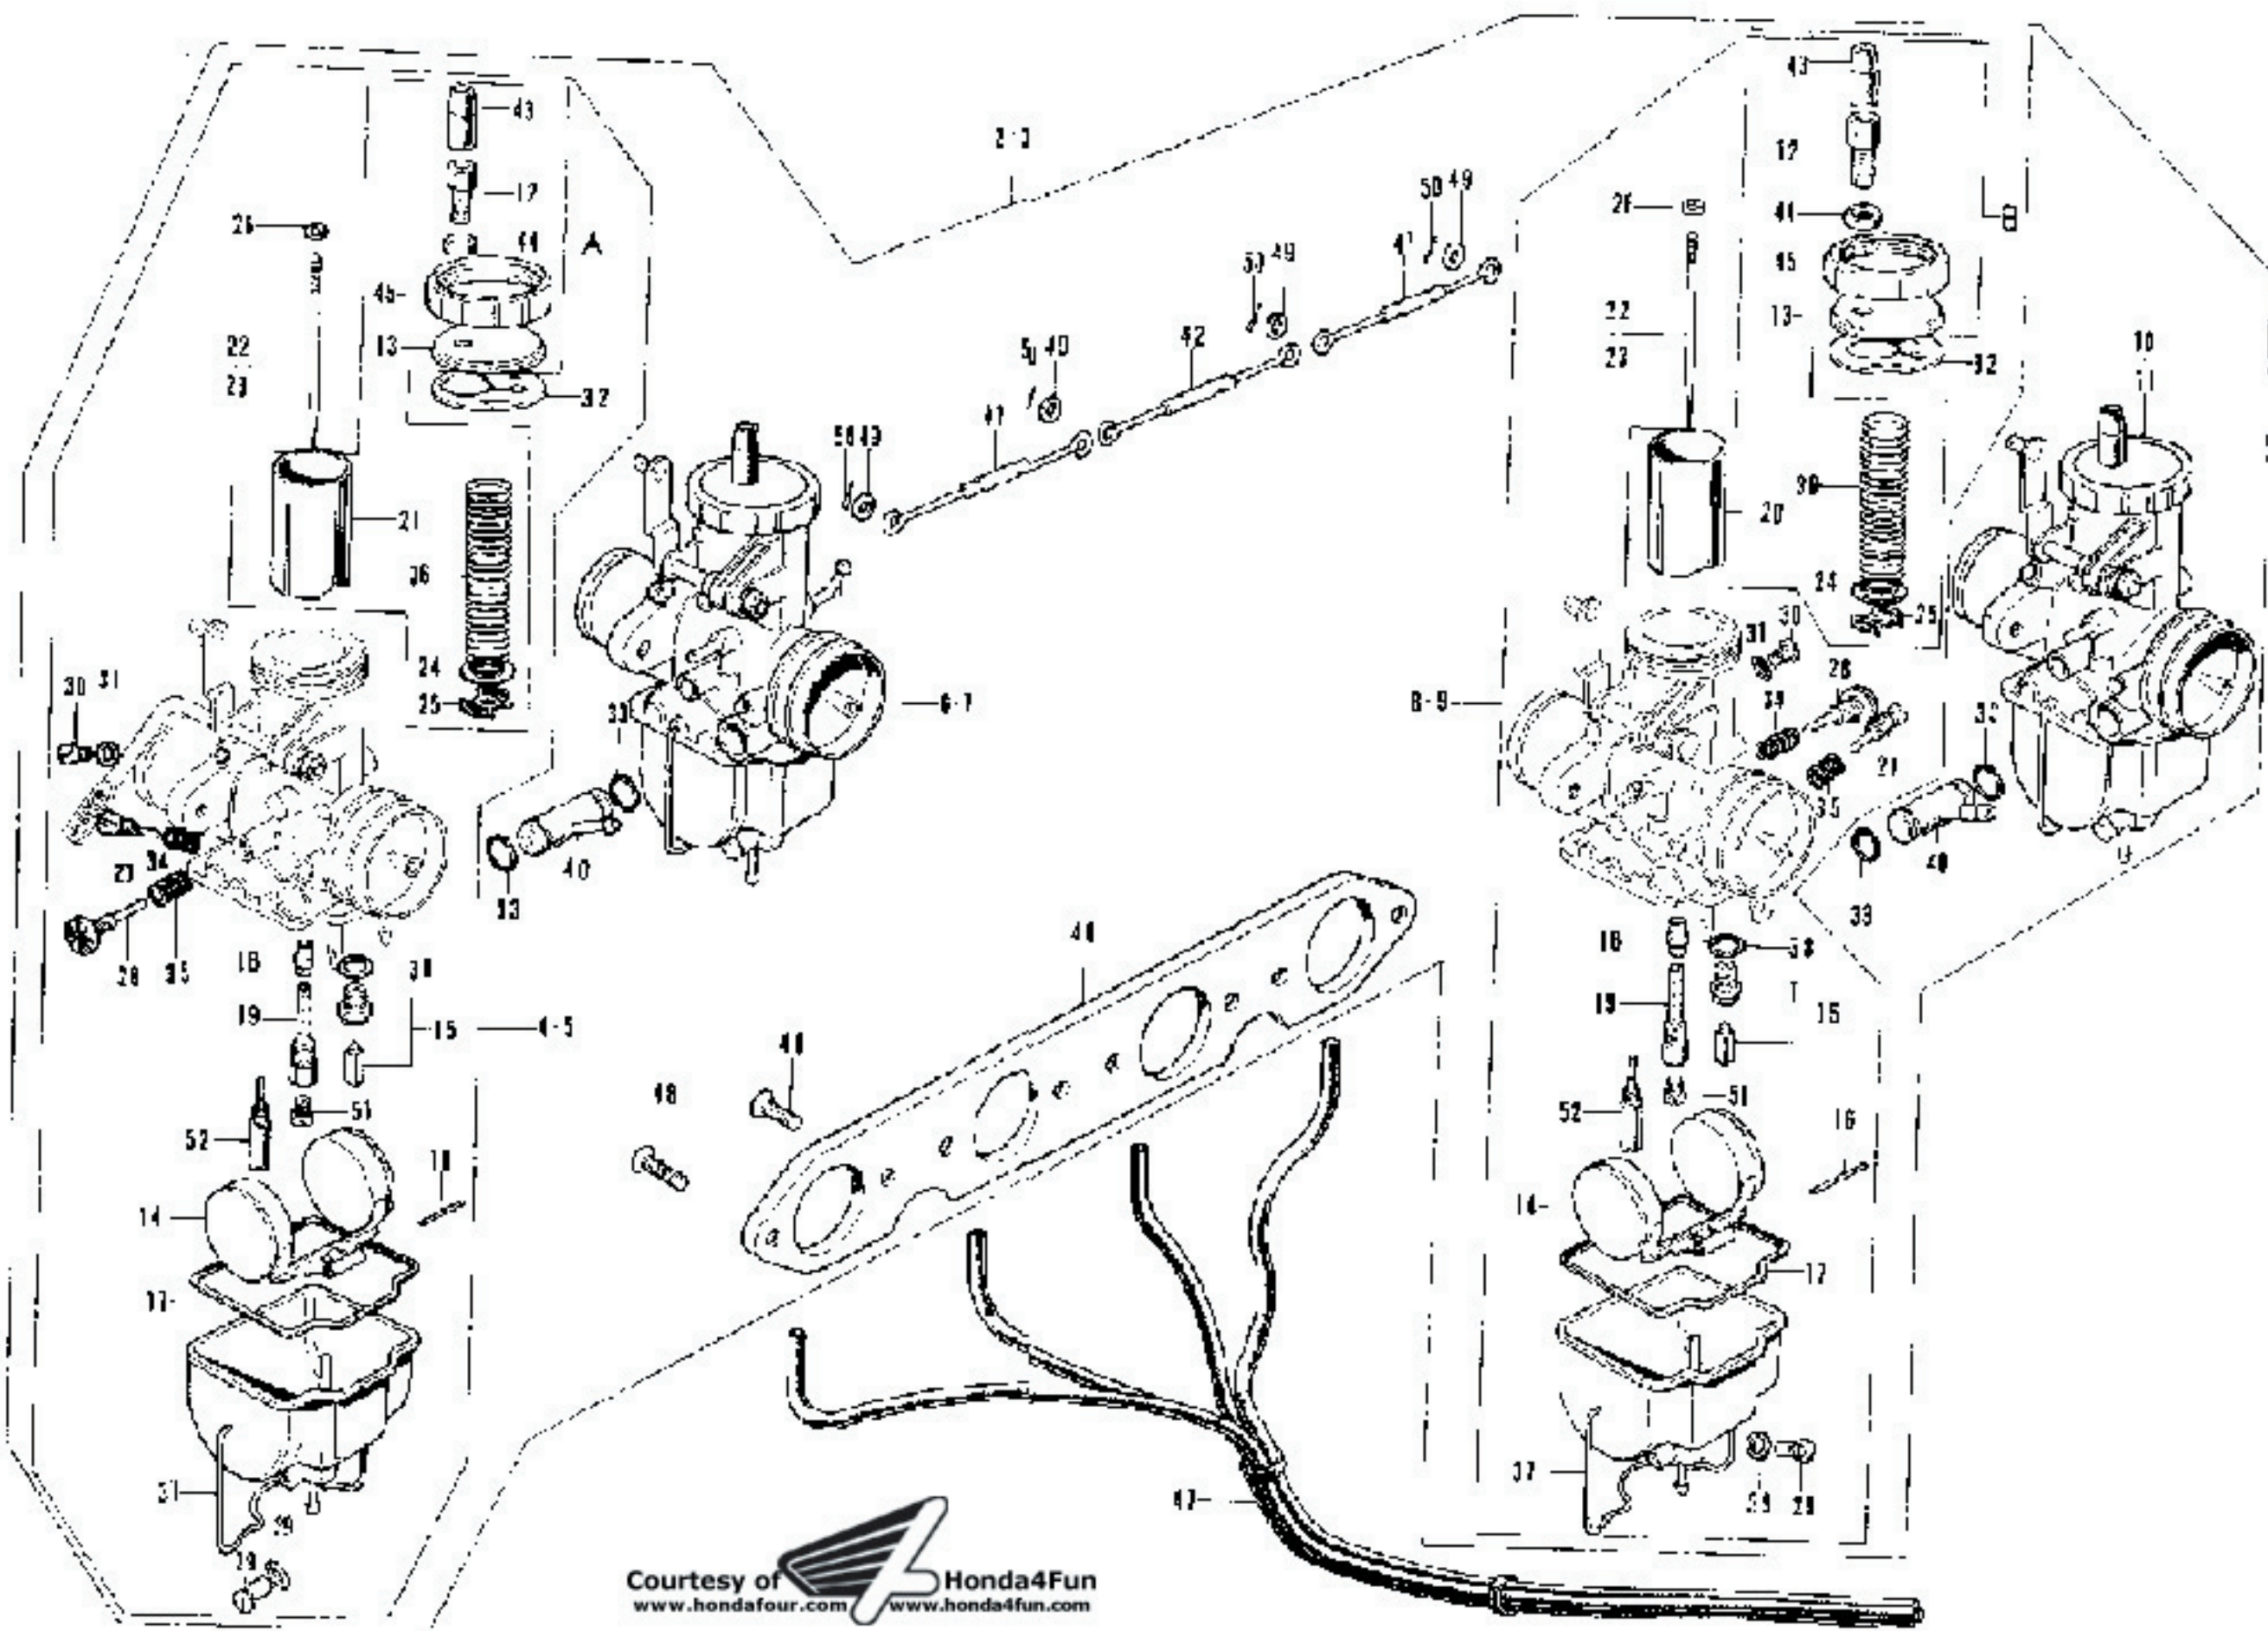

E-25 Carburetor (KEHIN)

E-25 Carburetor (KEIHIN)

Ref. No.	Part No.	Description	Reqd. No. UH700	P.R.T.	Remarks
31	16171-300-004	WASHER, plain.....	4	0.2	~1044812
32	16171-275-004	WASHER, top.....	4	0.4	~1044812
33	16172-044-004	O-RING, 5.8x1.0.....	4	0.2	~1044812
34	16151-202-004	SPRING, air screw.....	4	0.5	~1044812
35	16152-011-004	SPRING, throttle stop screw.....	4	0.2	~1044812
36	16155-300-004	(Replaced with 16155-300-303).....			~1617620
	16155-300-303	SPRING, throttle.....	4	0.4	CB750E-1017630~1644812
37	16187-038-004	CLIP, float chamber setting.....	4	0.6	~1644812
38	16185-250-004	WASHER, plain.....	4	0.2	~1644812
39	16189-056-004	WASHER, plain, 50.....	4		~1044812
40	16191-000-004	JOINT, fuel pipe T-type.....	2	0.6	~1044812
41	16192-300-004	ROD A ASSY., choke.....	2	0.4	~1044812
42	16193-300-004	ROD B ASSY., choke.....	1	0.4	~1044812
43	16194-006-004	(Replaced with 16194-300-303).....			~1017629
	16194-300-303	CAP, rubber.....	4	0.4	CB750E-1017630~1044812
44	16198-268-004	(Replaced with 16198-300-303).....			~1017629
	16198-300-303	NUT, hex.....	4	0.4	CB750E-1017630~1044812
45	16199-300-004	(Replaced with 16199-300-303).....			~1017629
	16199-300-303	CAP.....	4	0.2	CB750E-1017630~1044812
46	16274-300-004	PLATE, top.....	1	0.4	~1044812
47	16290-300-000	TUBE ASSY., carburetor overflow.....	1	0.1	CB750E-1029794~1044812
48	93600-06016	SCREW, metal, 6x16.....	8		
49	94101-05700	WASHER, flat, 5mm.....	4		
50	94201-10100	PIN, sp. 1.0x10.....	4