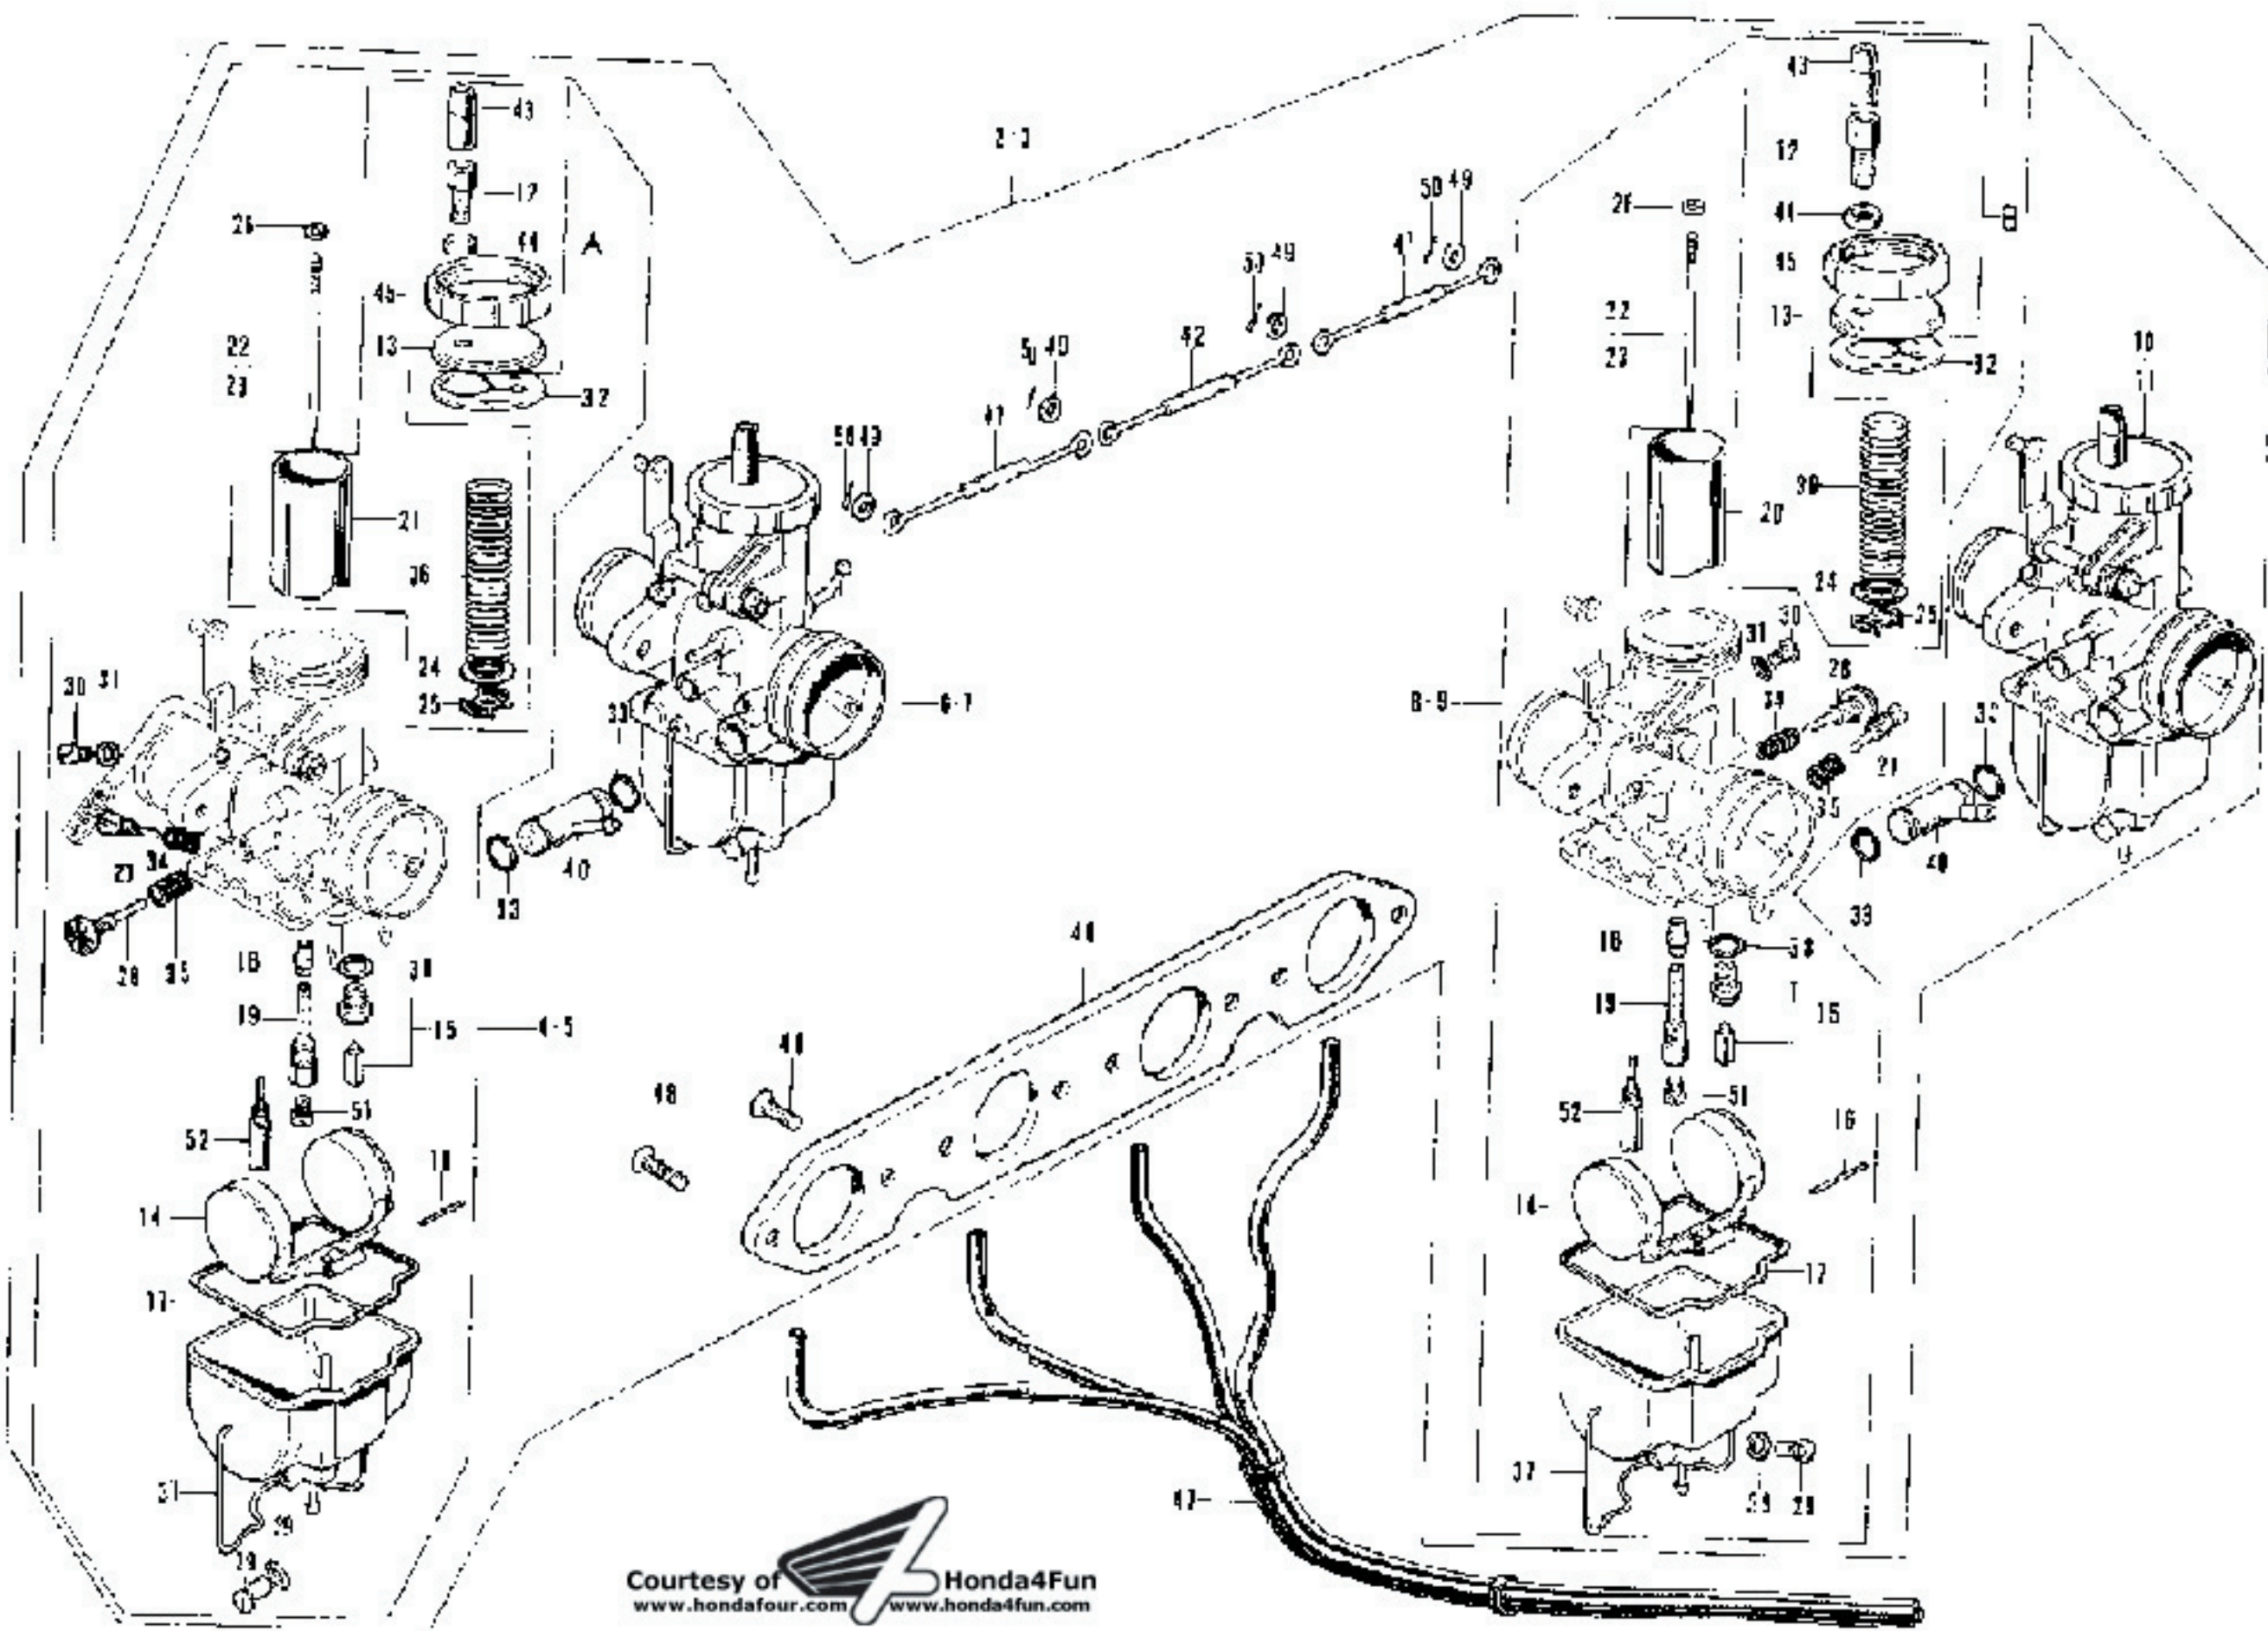

E-25 Carburetor (KEHIN)

E-23 Carburetor (KEIHIN)

Ref. No.	Part No.	Description	Reqd. No. CB750	F.R.L.	Remarks
11	16104-300-610	(Replaced with 16104-300-300)			CB750E-1044812-
	16104-300-300	CARBURETOR ASSY, 2V (Used in France & Germany)	1	0.1	~1044812
12	16118-300-304	(Replaced with 16118-300-303)			~1017629
	16118-300-304	ADJUSTER, cable	1	0.1	CB750E-1017629-1044812
13	16119-300-001	(Replaced with 16119-300-303)			~1017629
	16119-300-303	TOP	4	0.4	CB750E-1017629-1044812
14	16121-300-014	FLOAT	4	0.6	~1044812
15	16122-300-016	VALVE SET, float	4	0.6	~1044812
16	16126-300-004	PIN, float arm	1	0.0	~1044812
17	16129-300-004	WASHER, float chamber	4	0.0	~1044812
18	16134-300-001	JET, needle	4	0.0	~1044812
19	16139-300-004	HOLDER, needle jet	4	0.6	~1044812
20	16141-300-004	(Replaced with 16141-300-313)			~1017629
	16141-300-313	(Superseded by 16141-300-313)			
	16141-300-313	VALVE, right throttle	2		CB750E-1017629-1044812
21	16146-300-004	(Replaced with 16146-300-313)			~1012629
	16146-300-313	(Superseded by 16146-300-313)			
	16146-300-313	VALVE, left throttle	2	0.2	CB750E-1017629-1044812
22	16151-300-004	NEEDLE, jet	4	0.4	~1044812
		(No. used in France & Germany)			
23	16151-300-610	NEEDLE, jet	4		~1044812
		(Used in France & Germany)			
24	16151-300-303	WASHER, guide	4		~1044812
25	16155-250-001	PLATE, needle setting	4	0.4	~1044812
26	16157-300-004	CLIP, bar	4	0.4	~1044812
27	16162-300-004	SCREW, air	4	0.2	~1044812
28	16165-300-004	SCREW, throttle stop	4	0.2	~1044812
29	16166-300-004	SCREW, drain	4	0.1	~1044812
30	16161-300-001	SCREW, plug	4	0.2	~1044812