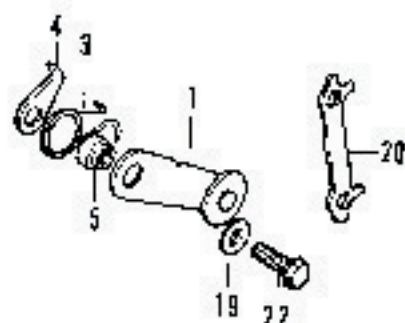

E-12 Mission Cover - Rear Cover

Ref. No.	Part No.	Description	Engl. No. CB750	F.R.T.	Remarks
1	11351-300-013	COVER, left crankcase rear	1	0.5	~1026144
	11353-300-013	COVER, left crankcase rear	1		CB750E 1026144~1044806
	11354-300-013	COVER, left crankcase rear	1		CB750E-1044806~
2	11353-300-013	PROTECTOR, case	1	0.6	CB750E-1026144~1044806
3	11354-300-000	(Superseded by 11354-300-013)	1	0.5	CB750E 1026144~1044806
	11354-300-013	WASHER, anal. chain guide	1		CB750E-1044806~
4	11360-300-013	(Superseded by 11360-300-040)	1	0.5	~1007414
	11360-300-040	COVER, crankcase rotation	1	0.6	CB750E 1007415~
5	11395-300-030	GASKET, mission cover	1	0.5	~1007414
	11395-300-030	(Superseded by 11395-300-303)			
	11395-300-303	GASKET, mission cover	1	0.5	CB750E 1007415~
6	90645-044-000	WASHER, crank arm	1	0.5	CB750E 1044806~
7	91006-266-015	OIL SEAL, 14X28X7	1	0.5	
8	92600-06002	SCREW, pan, 6x22	2		
9	92600-06006	SCREW, pan, 6x36	2		
10	92600-06040	SCREW, pan, 6x40	3		
11	93500-06050	SCREW, pan, 6x50	2		
12	93800-06056	SCREW, pan, 6x56	2		
13	94300-08140	PIN, dowel, 8x14	2