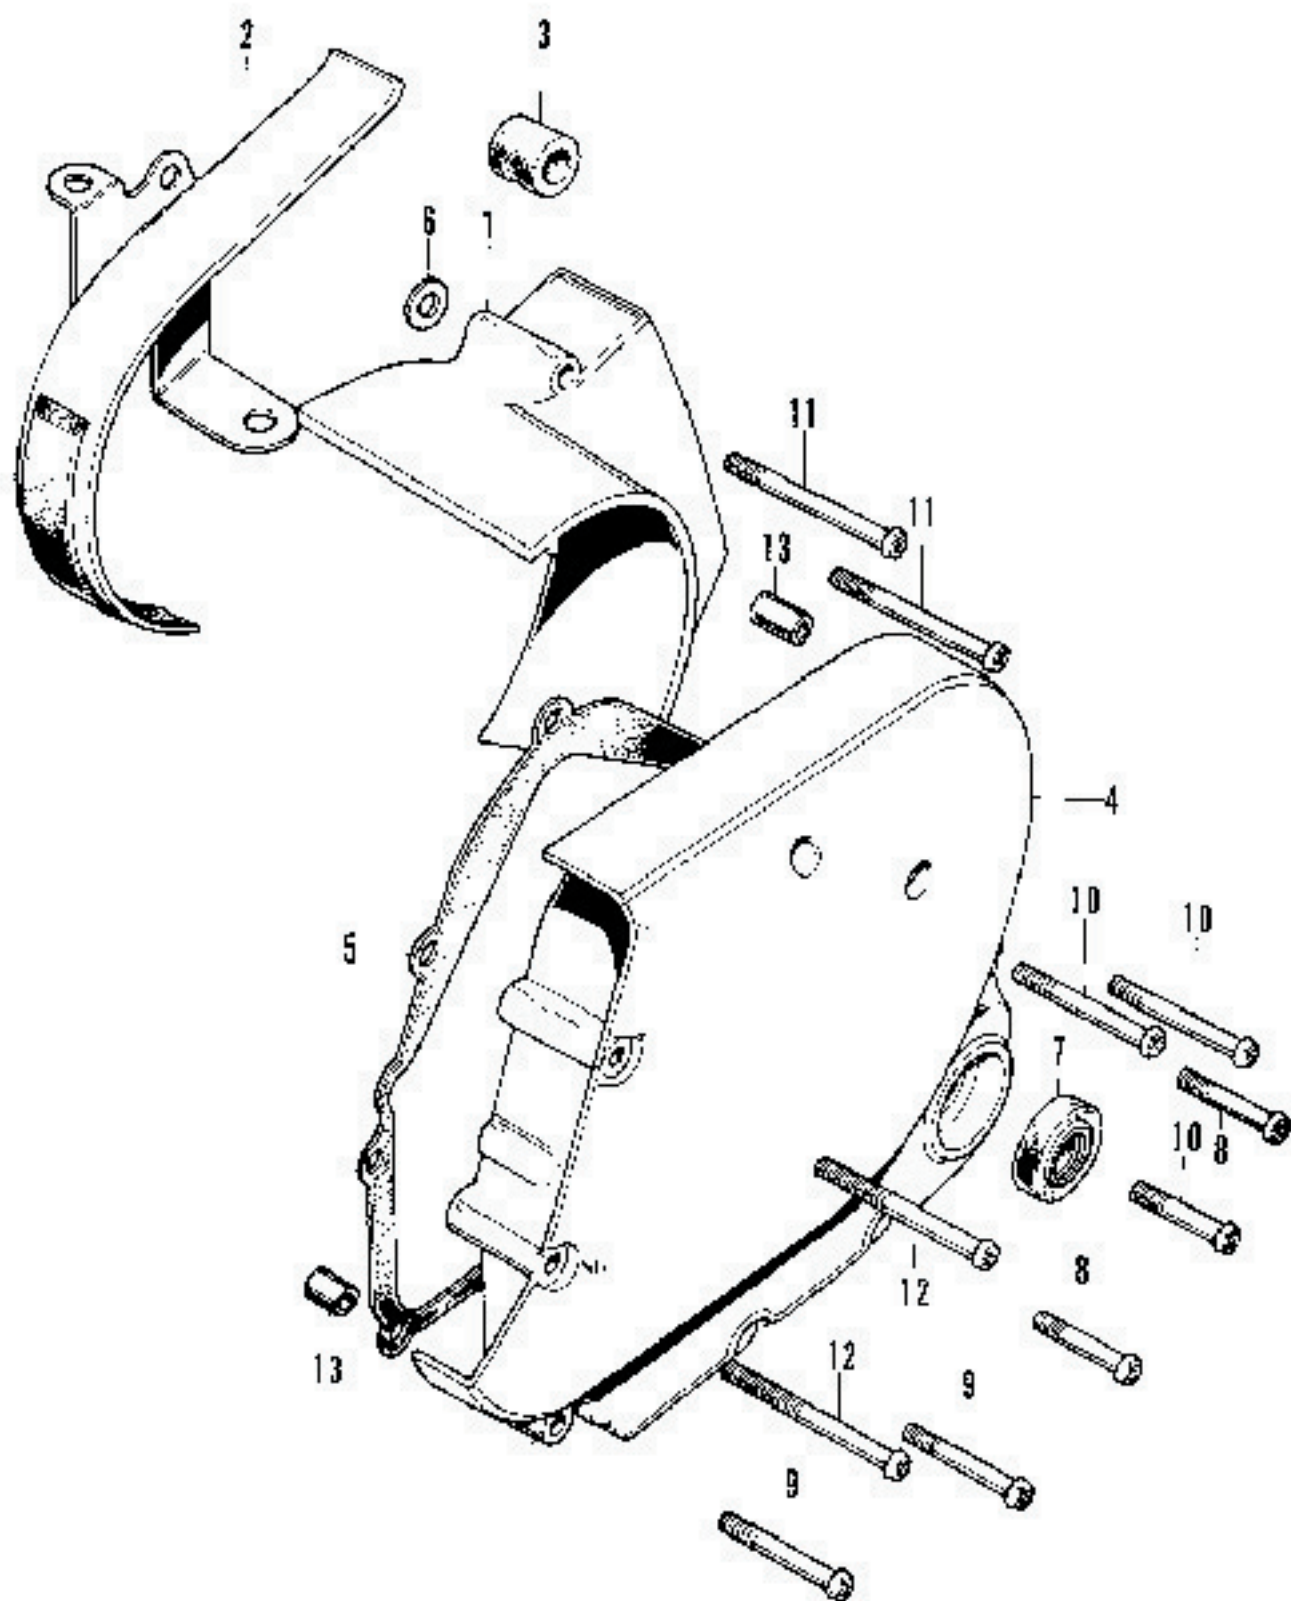

E-11 Starting Motor

Ref. No.	Part No.	Description	Reqd. No. CB750	F.R.T.	Remarks
1	28101-300-000	GEAR, starting motor reduction	1	0.5	
2	28106-300-000	SHAFT, starter reduction gear	1	0.5	
3	28109-300-000	PLATE, starting gear setting	1	0.5	
4	28110-300-000	GEAR COMP., starting clutch	1	0.9	
5	31200-300-030	MOTOR ASSY., starting	1	1.0	
6	31201-292-158	BRUSH-SET, carbon (MITSUBA)	1	1.2	
7	31204-292-158	SPRING, carbon brush (MITSUBA)	2	1.2	
8	31205-286-158	BOLT, gear cover setting (MITSUBA)	2	1.0	
9	31206-286-158	O-RING (MITSUBA)	1	1.0	
10	31270-300-000	CORD ASSY., oil pressure switch	1	0.5	
11	31280-300-000	COVER COMP., starting motor	1	0.1	
12	31282-300-020	PACKING, starting motor cover	1	0.1	
13	31283-300-000	GROMMET, oil pressure switch cord.....	1	0.5	
14	32411-253-000	COVER, starting motor terminal	1	0.1	
15	35500-300-000	SWITCH ASSY., oil pressure	1	0.2	
16	90545-300-000	WASHER, oil bolt	1	0.2	
17	91215-300-003	OIL-SEAL, 25×33×4 (ARAI)	1	0.9	
18	91309-300-000	O-RING, 24.4×3.1	1	1.0	
19	92000-06056	BOLT, hex., 6×56	2		~1064902
	95700-06056	BOLT, flange, 6×56	2		CB750E-1064903~
20	92000-06008-02	BOLT, hex., 6×8	2		
21	93500-04005-0A	SCREW, pan. 4×5.....	1		
22	94101-06000	WASHER, plain, 6 mm.....	2		~1064902
23	94111-04000	WASHER, spring, 4 mm	1		
24	94111-06000	WASHER, spring, 6 mm	2