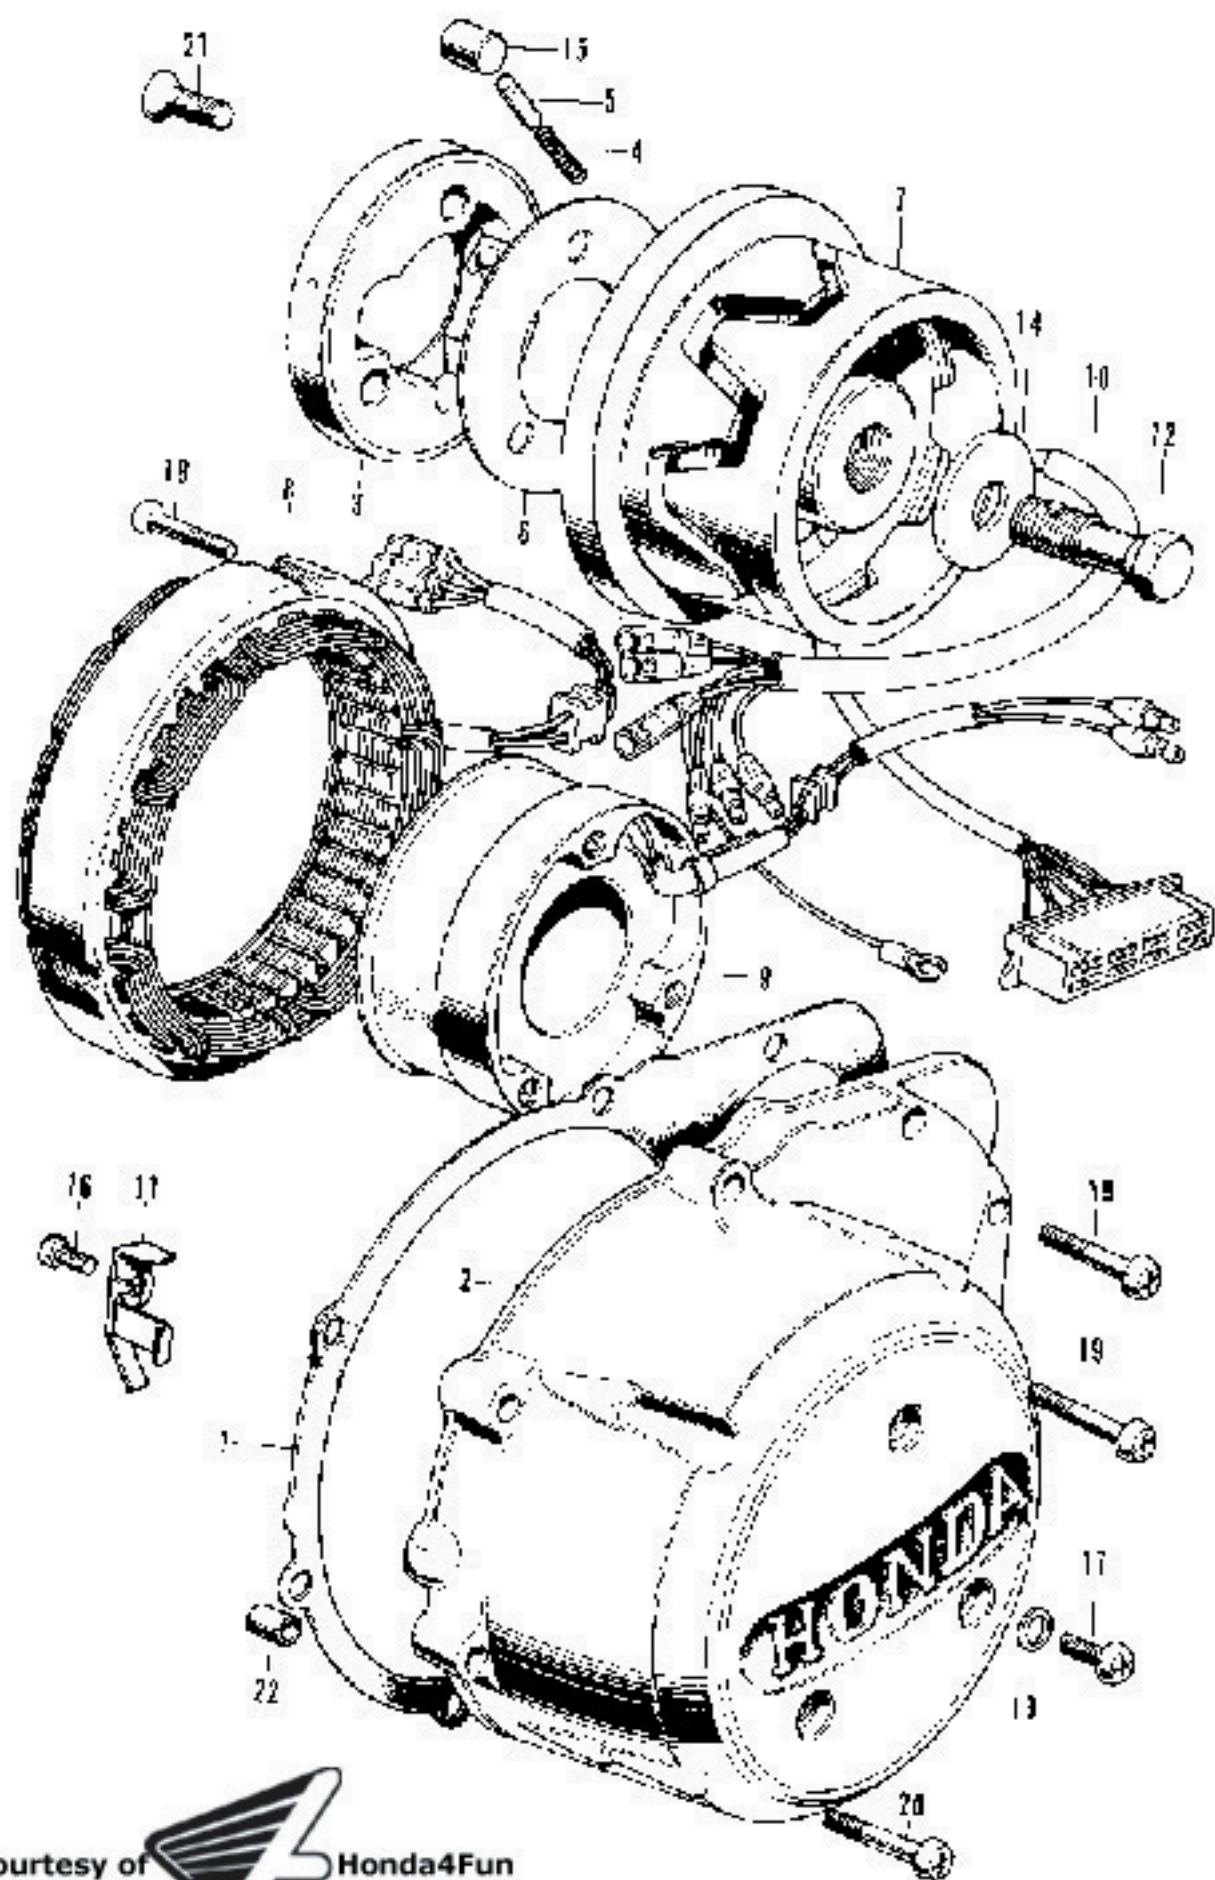

E-9 Clutch

Ref. No.	Part No.	Description	Reqd. No. CB750	F.R.T.	Remarks
1	22100-300-010	OUTER COMP. clutch	1	1.4	~1066079
	22100-300-020	OUTER COMP. clutch	1	1.4	CB750E-1066080~
2	22101-300-010	(Superseded by 22100-300-020)			
	22101-300-020	CENTER, clutch	1	1.4	
3	22101-300-400	RING, clutch outer	1	1.4	~1066179
4	22101-300-410	DISK, clutch friction	1	1.4	
5	22101-300-420	PLATE A, clutch	1	1.4	~1062739
6	22101-300-000	PLATE B, clutch	6	1.4	
7	22100-300-010	PLATE, clutch pressure	1	1.4	
8	22100-300-010	PLATE, clutch lifter	1	0.5	
9	22041-300-100	(Superseded by 22041-300-000)	4	0.5	~1043905
○	22041-300-000	SPRING-SET, clutch	1		
	22041-250-000	SPRING, clutch	4	0.5	CB750E-1043906~
10	22403-300-303	SEAT, clutch spring	4		CB750E-1003306~1005451
11	22131-300-010	RING, clutch plus stopper	1		~1001799
12	22105-300-010	PIECE, clutch lifter	1	0.5	
13	90201-300-010	NUF, lock, 16 mm	1	0.5	
14	90421-292-000	WASHER, lock, 16 mm	1	0.5	
15	90432-300-303	WASHER, spline, 25 mm	1	1.4	~1044805
	90432-300-000	WASHER, spline, 25 mm	1		CB750E-1044806~
16	90481-292-000	WASHER, oil filter cover lock	1	0.5	
17	92000-06022	BOLT, hex., 6x22	4		~1064902
	92000-06010	BOLT, flange, 6x20	4		CB750E-1064903~
18	94101-06000	WASHER, plate, 6 mm	4		~1061907
19	90100-00000	BEARING, ball, 6003	1	0.5	