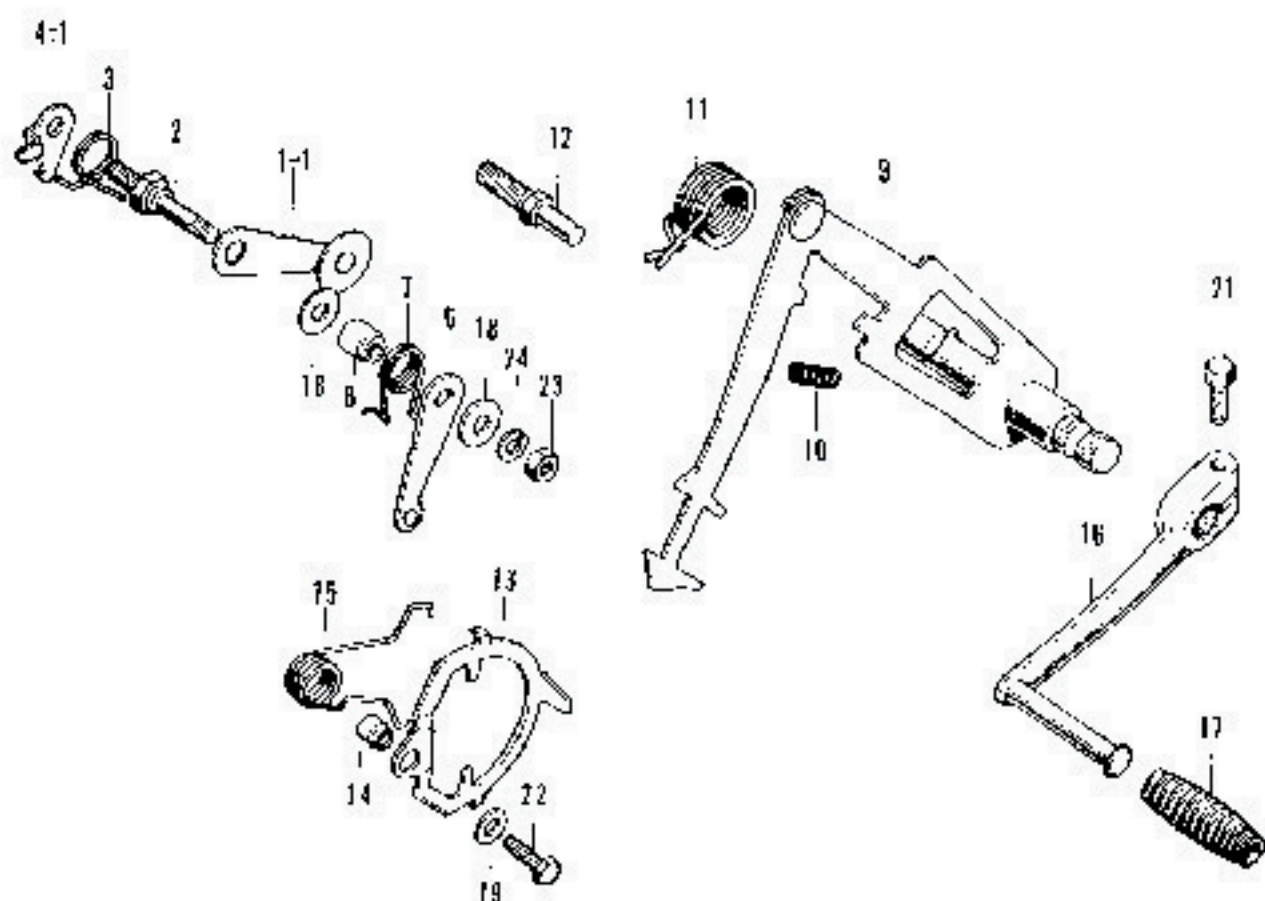

E-12 Mission Cover - Rear Cover

Ref. No.	Part No.	Description	Engl. No. CB750	F.R.T.	Remarks
1	11351-300-013	COVER, left crankcase rear	1	0.5	~1026144
	11353-300-013	COVER, left crankcase rear	1		CB750E 1026144~1044806
	11354-300-013	COVER, left crankcase rear	1		CB750E-1044806~
2	11353-300-013	PROTECTOR, case	1	0.6	CB750E-1026144~1044806
3	11354-300-000	(Superseded by 11354-300-013)	1	0.5	CB750E 1026144~1044806
	11354-300-013	WASHER, anal. chain guide	1		CB750E-1044806~
4	11360-300-013	(Superseded by 11360-300-040)	1	0.5	~1007414
	11360-300-040	COVER, crankcase rotation	1	0.6	CB750E 1007415~
5	11395-300-030	GASKET, mission cover	1	0.5	~1007414
	11395-300-030	(Superseded by 11395-300-303)			
	11395-300-303	GASKET, mission cover	1	0.5	CB750E 1007415~
6	90645-044-000	WASHER, crank arm	1	0.5	CB750E 1044806~
7	91006-266-015	OIL SEAL, 14X28X7	1	0.5	
8	92600-06002	SCREW, pan, 6x22	2		
9	92600-06006	SCREW, pan, 6x36	2		
10	92600-06040	SCREW, pan, 6x40	3		
11	93500-06050	SCREW, pan, 6x50	2		
12	93800-06056	SCREW, pan, 6x56	2		
13	94300-08140	PIN, dowel, 8x14	2