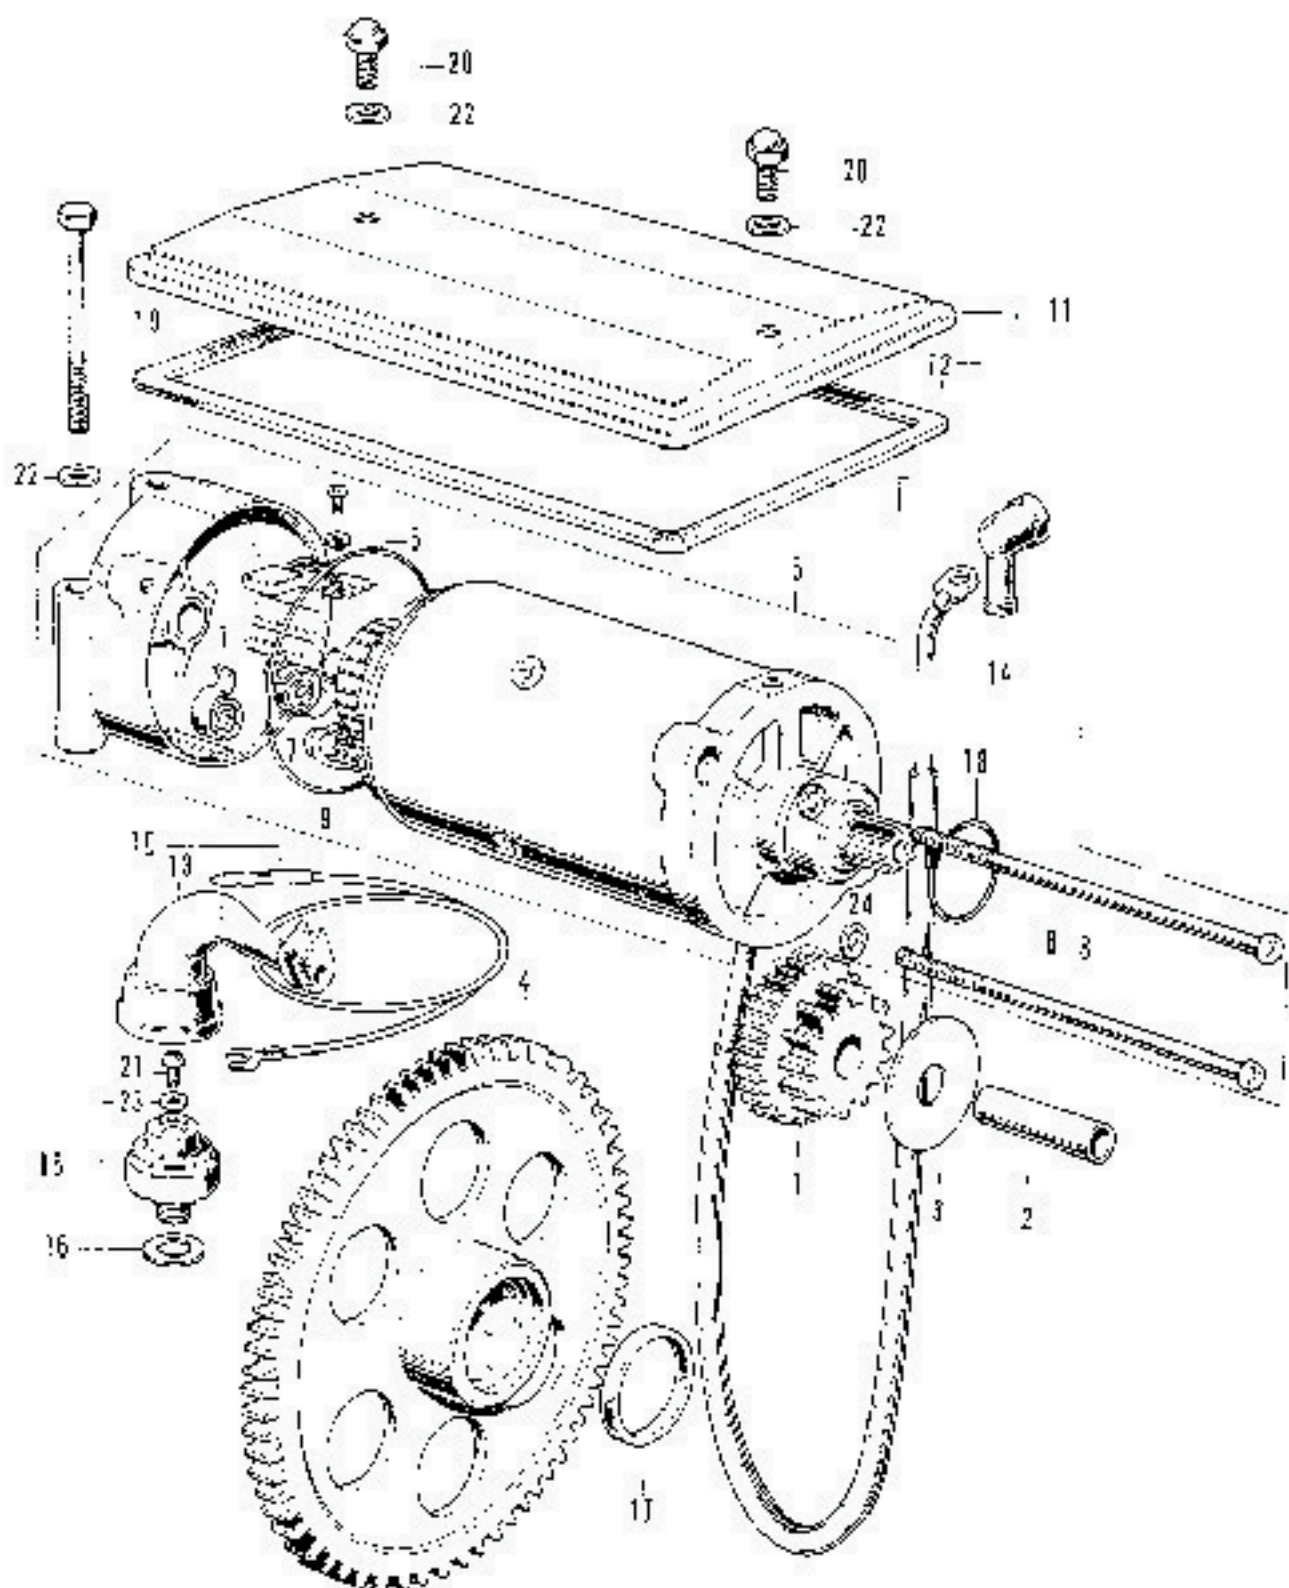

E-10 A. C. Generator · Dynamo Cover

Ref. No.	Part No.	Description	Reqd. No. CB750	F.R.T.	Remarks
1	11397-300-030	(Superseded by 11397-300-303)			
	11397-300-303	GASKET, dynamo cover	1	0.5	
2	11631-300-040	COVER, dynamo	1	0.6	
3	28120-300-000	CLUTCH, starting	1	0.9	
4	28125-516-030	SPRING, starting clutch roller	3	0.9	
5	28123-516-020	CAP, starting clutch roller spring	3	0.9	
6	28128-516-000	PLATE, starting clutch side	1	0.9	
7	31101-300-035	ROTER COMP. (HITACHI)	1	0.9	
8	31102-300-035	STATOR COMP. (HITACHI)	1	0.9	
9	31103-300-035	COIL COMP., field (HITACHI)	1	0.6	
10	31110-300-000	HARNESS, A.C. generator wire	1	0.5	~ 1132192
○	31110-300-010	HARNESS, A.C. generator wire	1		CB750E-231.0001 ~
11	32116-300-010	PLATE, A.C. generator cord setting	1	0.6	
12	90014-300-000	BOLT, roter set	1	0.5	~ 1001080
	90014-300-010	BOLT, roter set	1	0.5	CB750E-1001081 ~
13	90425-300-000	WASHER, 11 mm	3	0.1	
14	90428-300-000	WASHER, 10 mm	1	0.5	~ 1001080
	90428-300-010	WASHER, 12 mm	1		CB750E-1001081 ~
15	91101-516-000	ROLLER, 15×13	3	0.9	
16	92000-06016	BOLT, hex., 6×16	1		
17	93500-06020	SCREW, pan, 6×20	3		
18	93500-06028	SCREW, pan, 6×28	4		
19	93500-06032	SCREW, pan, 6×32	7		
20	93500-06036	SCREW, pan, 6×36	1		
21	90053-300-000	SCREW, flat, 8×22	3	0.9	
22	94301-08140	PIN, dowel, 8×14	1